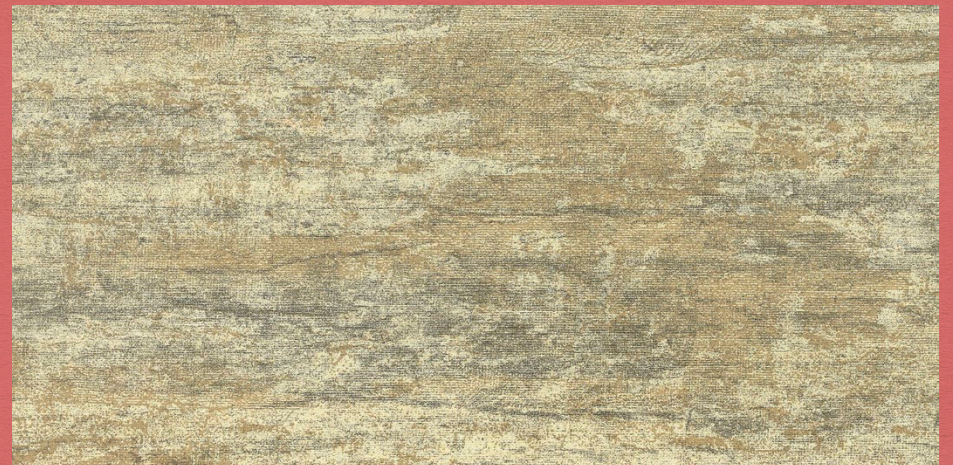

Nanofacture 7.0

Beige

Design is a funny word. Some people think design means how it looks.

But of course, if you dig deeper, it's really how it works.

Steve Jobs