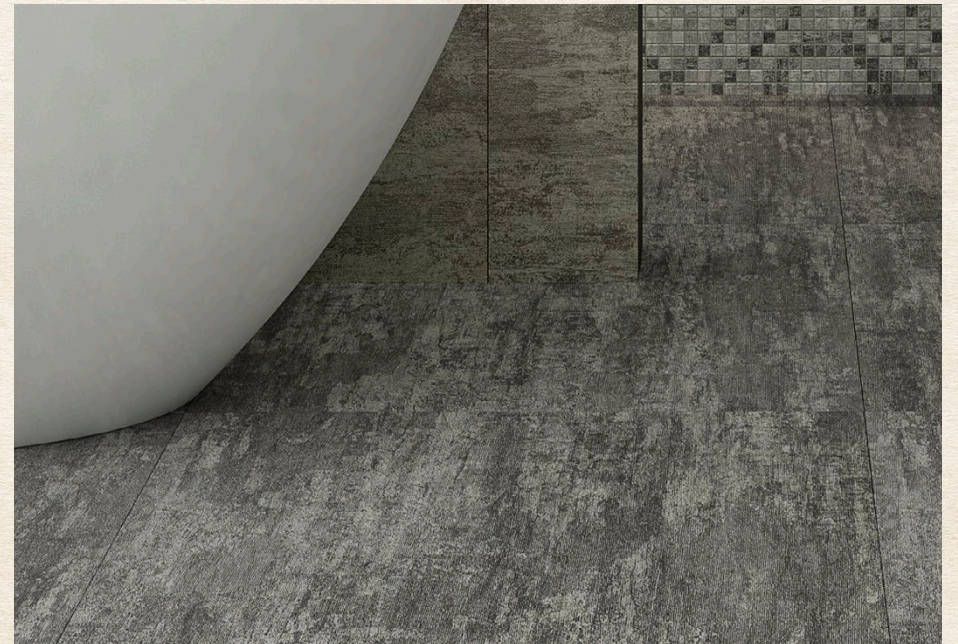

Decor mosaico

Shower

Tub

Black 90x90

Sensory bathroom
Tiled with Nanofacture black 90x90 and black
mosaico.
Walls covered with Nanofacture black mosaico
decor 2,5x2,5 and Nanofacture grey 45x90

Black 90x90