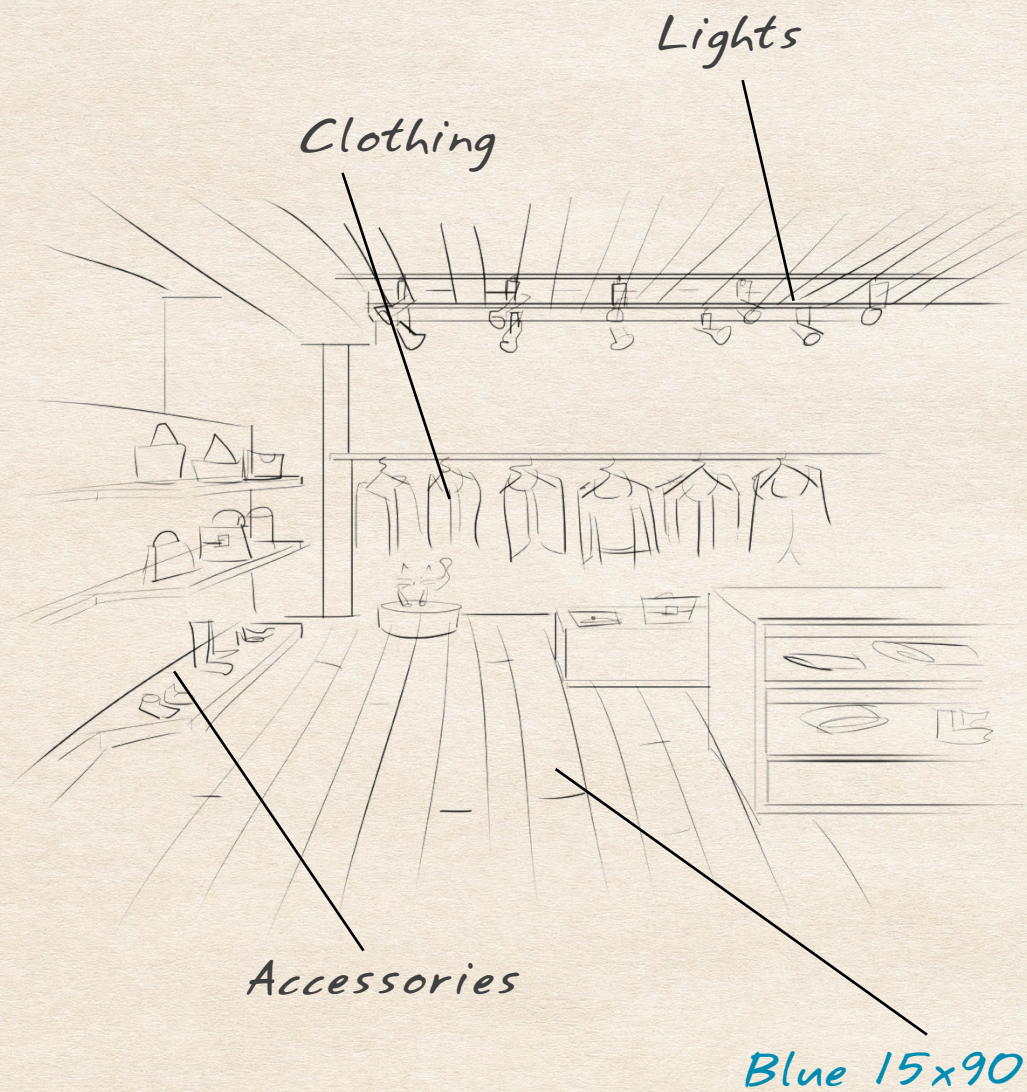

Nanofacture 7.0 blue natural mosaico 2,5x2,5 G-1708

Pictures

Chimney

Sofa

Blue 90x90

Contemporary living room with built in chimney
Tiled with Nanofacture blue 90x90

Trendy boutique
Tiled with Nanofacture blue 15x90