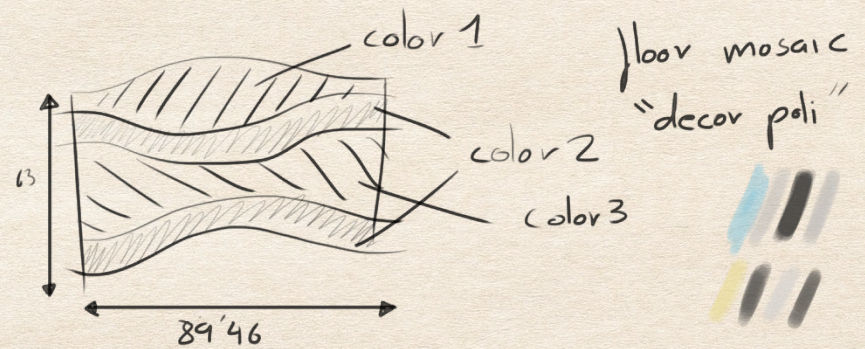

Nanofacture 7.0 mosaico 2,5x2,5
(29,75 x 29,75 cm - 11.71" x 11.71")

Nanofacture 7.0 grey natural mosaico 2,5x2,5 G-1708

Window

Lc2 chair

Picture

Grey 90x90

Modern lobby.
Tiled with Nanofacture grey 90x90

Sin titolo, 1966
Olio sobre lino
137 x 139 cm
P. 48