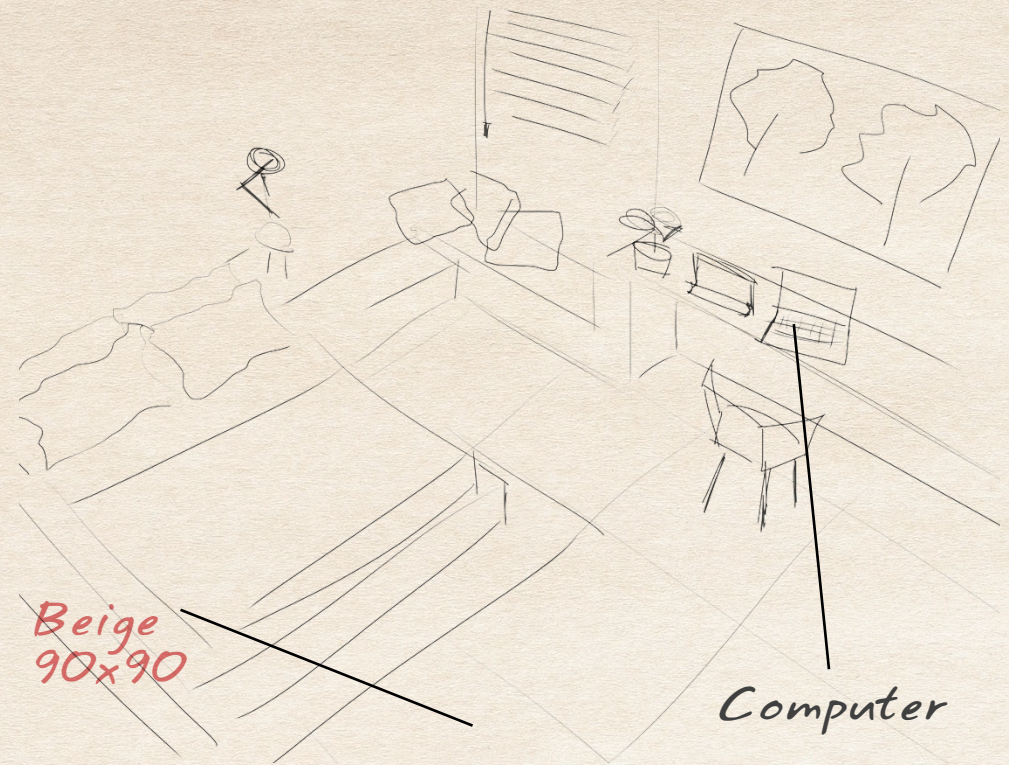

Designers room
Tiled with Nanofacture beige 90x90