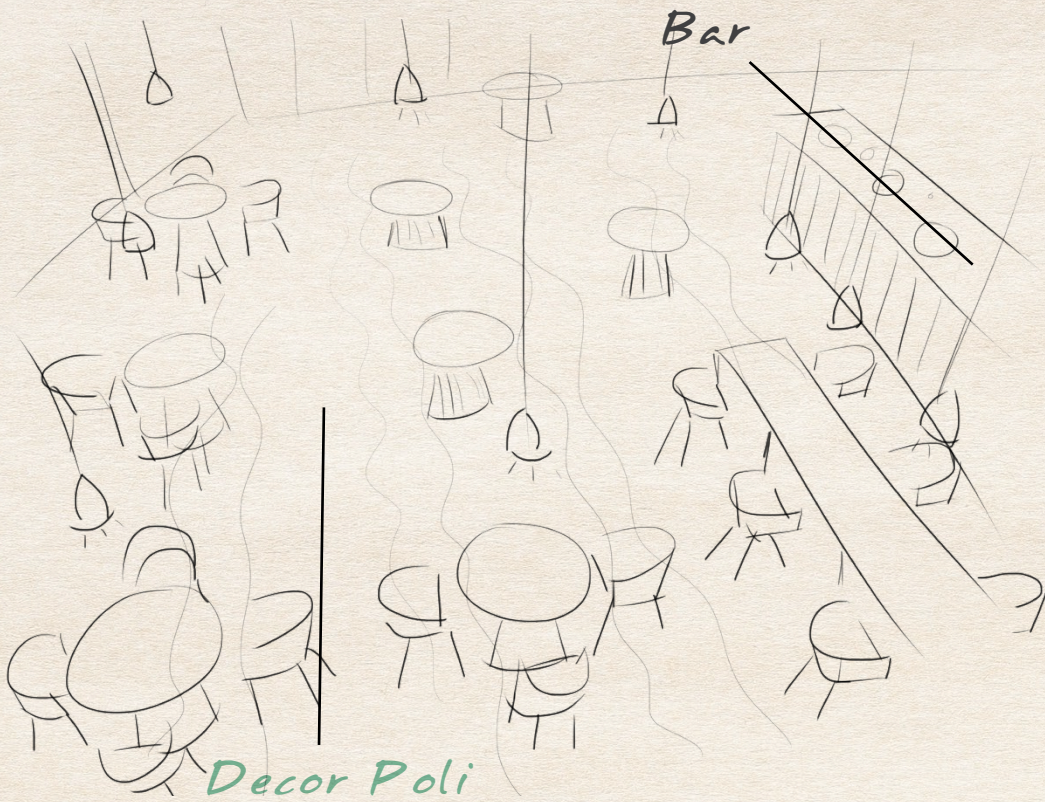

Nanofacture 7.0 mosaico 2,5x2,5
(29,75 x 29,75 cm - 11.71" x 11.71")

Nanofacture 7.0 grey natural mosaico 2,5x2,5 G-1708

Window

Lc2 chair

Picture

Grey 90x90

Modern lobby.
Tiled with Nanofacture grey 90x90

Sin titolo, 1966
Olio sobre lino
137 x 139 cm
P. 48