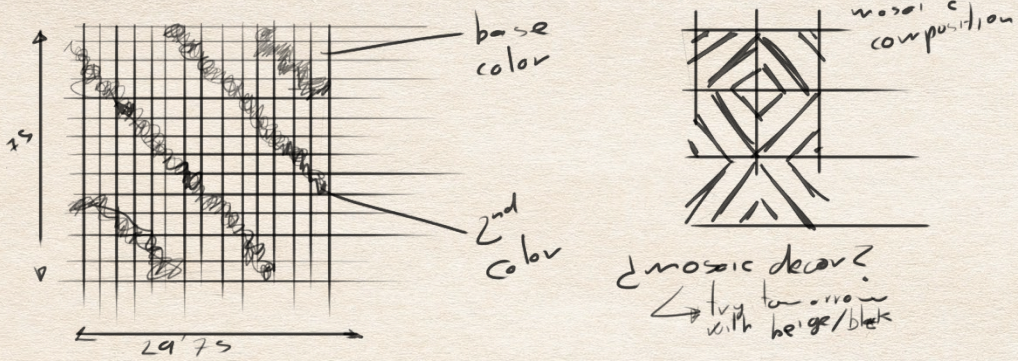

Nanofacture 7.0 beige mosaico decor 2,5x2,5 G-1780

Nanofacture 7.0 mosaico 2,5x2,5
(29,75 x 29,75 cm - 11.71" x 11.71")

Nanofacture 7.0 beige natural mosaico 2,5x2,5 G-1708

Countryside Kitchen with central island
Tiled with Nanofacture beige 90x90