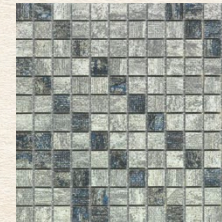

Nanofacture 7.0 mosaico decor 2,5x2,5
(29,75 x 29,75 cm - 11.71" x 11.71")

Nanofacture 7.0 blue mosaico decor 2,5x2,5 G-1780