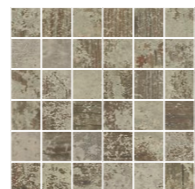

Nanofusion 7.0 mosaico 5x5
(29,75 x 29,75 cm - 11.71" x 11.71")

Nanofusion 7.0 wood natural mosaico 30x30 G-1638