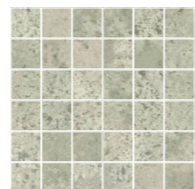

Nanofusion 7.0 mosaico 5x5
(29,75 x 29,75 cm - 11.71" x 11.71")

Nanofusion 7.0 white natural mosaico 30x30 G-1638