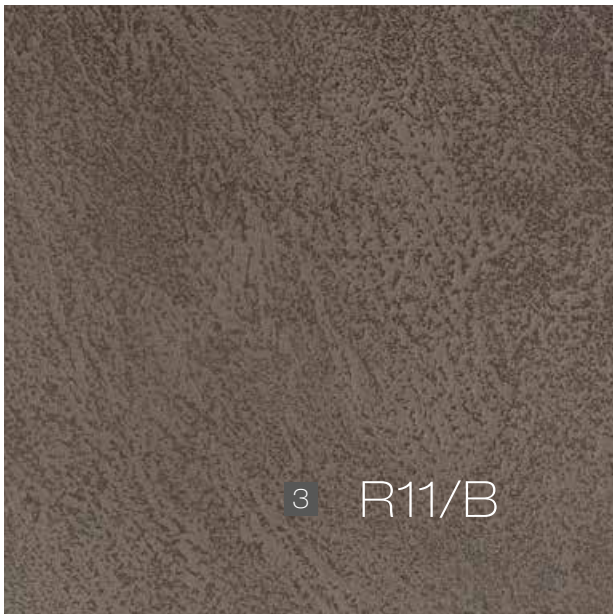

graubraun
grey-brown