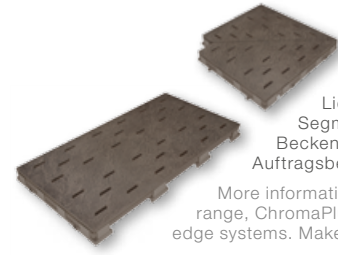

Keramische Rinnenabdeckung Ceramic channel cover

Weitere Informationen: aktuelles Lieferprogramm, Segment ChromaPlural, Beckenkopfsysteme. Auftragsbezogene Fertigung.

More information: Current product range, ChromaPlural segment, Pool edge systems. Make-to-order production.

2 10 x 10 cm

rückseitig thermoplastisch verklebt
glued thermoplastically on back

HT-veredelt
HT coating

433825H
Mosaikbogen, 30 x 30 cm, Steinzeug glasiert, basalt, strukturiert, R10/B · Mosaic sheet, 30 x 30 cm, Stoneware glazed, basalt, structured, R10/B

1 2 30 x 60 cm, Treppenfliese* · Stair tile*

433817
Treppenfliese, Feinsteinzeug, basalt, eben, R9
Stair tile, Porcelain stoneware, basalt, smooth, R9

433819
Treppenfliese, Feinsteinzeug, basalt, strukturiert, R10/A · Floor tile, Porcelain stoneware, basalt, structured, R10/A

2 4 x 60 cm*

433198
Treppenkante, Feinsteinzeug, basalt, strukturiert, R10/A · Stair safety border, Porcelain stoneware, basalt, structured, R10/A

* Die Fliese ist rektifiziert, d.h. sie ist mit einer besonders engen Fuge verlegbar.
* The tile is rectified, i.e. can be laid with particularly narrow spacing.