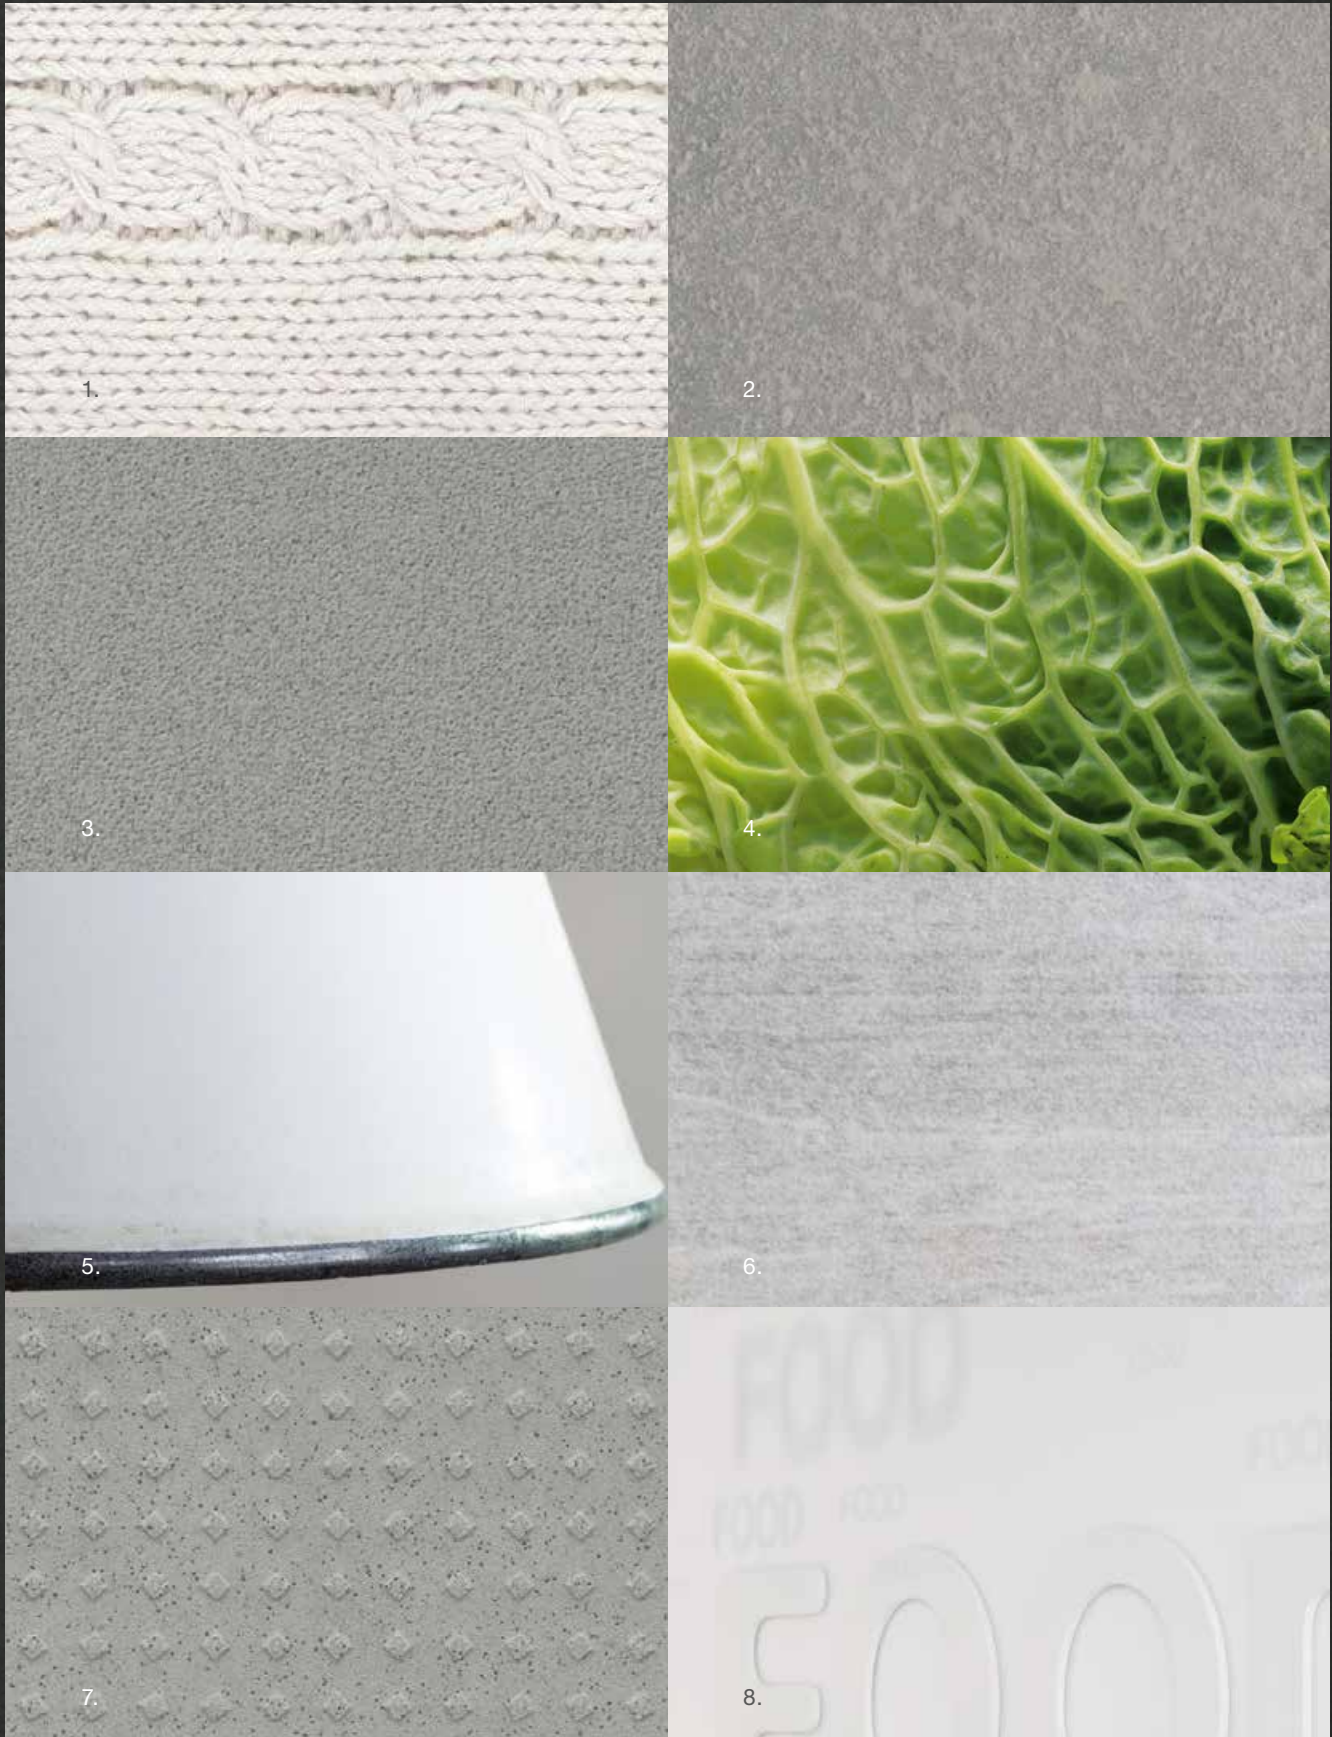

Material-Collage · Material collage: 1. Resopalplatte mit Strickaufdruck beige · Plastic laminate sheeting with knit imprint 2. Emotion mittelgrau R10/A · Emotion medium grey R10/A 3. Emotion GRIP mittelgrau Softcorn 2 R11/B · Emotion medium grey Softcorn 2 R11/B 4. Frisch: Wirsing Fresh: savoy cabbage 5. Industrielampe mit Patina · Industrial lamp with patina 6. Gebleichtes Holz · Bleached wood 7. Emotion GRIP mittelgrau Carostic R12V4 · Emotion GRIP medium grey Carostic R12V4 8. Typografisches Element · Typographical element