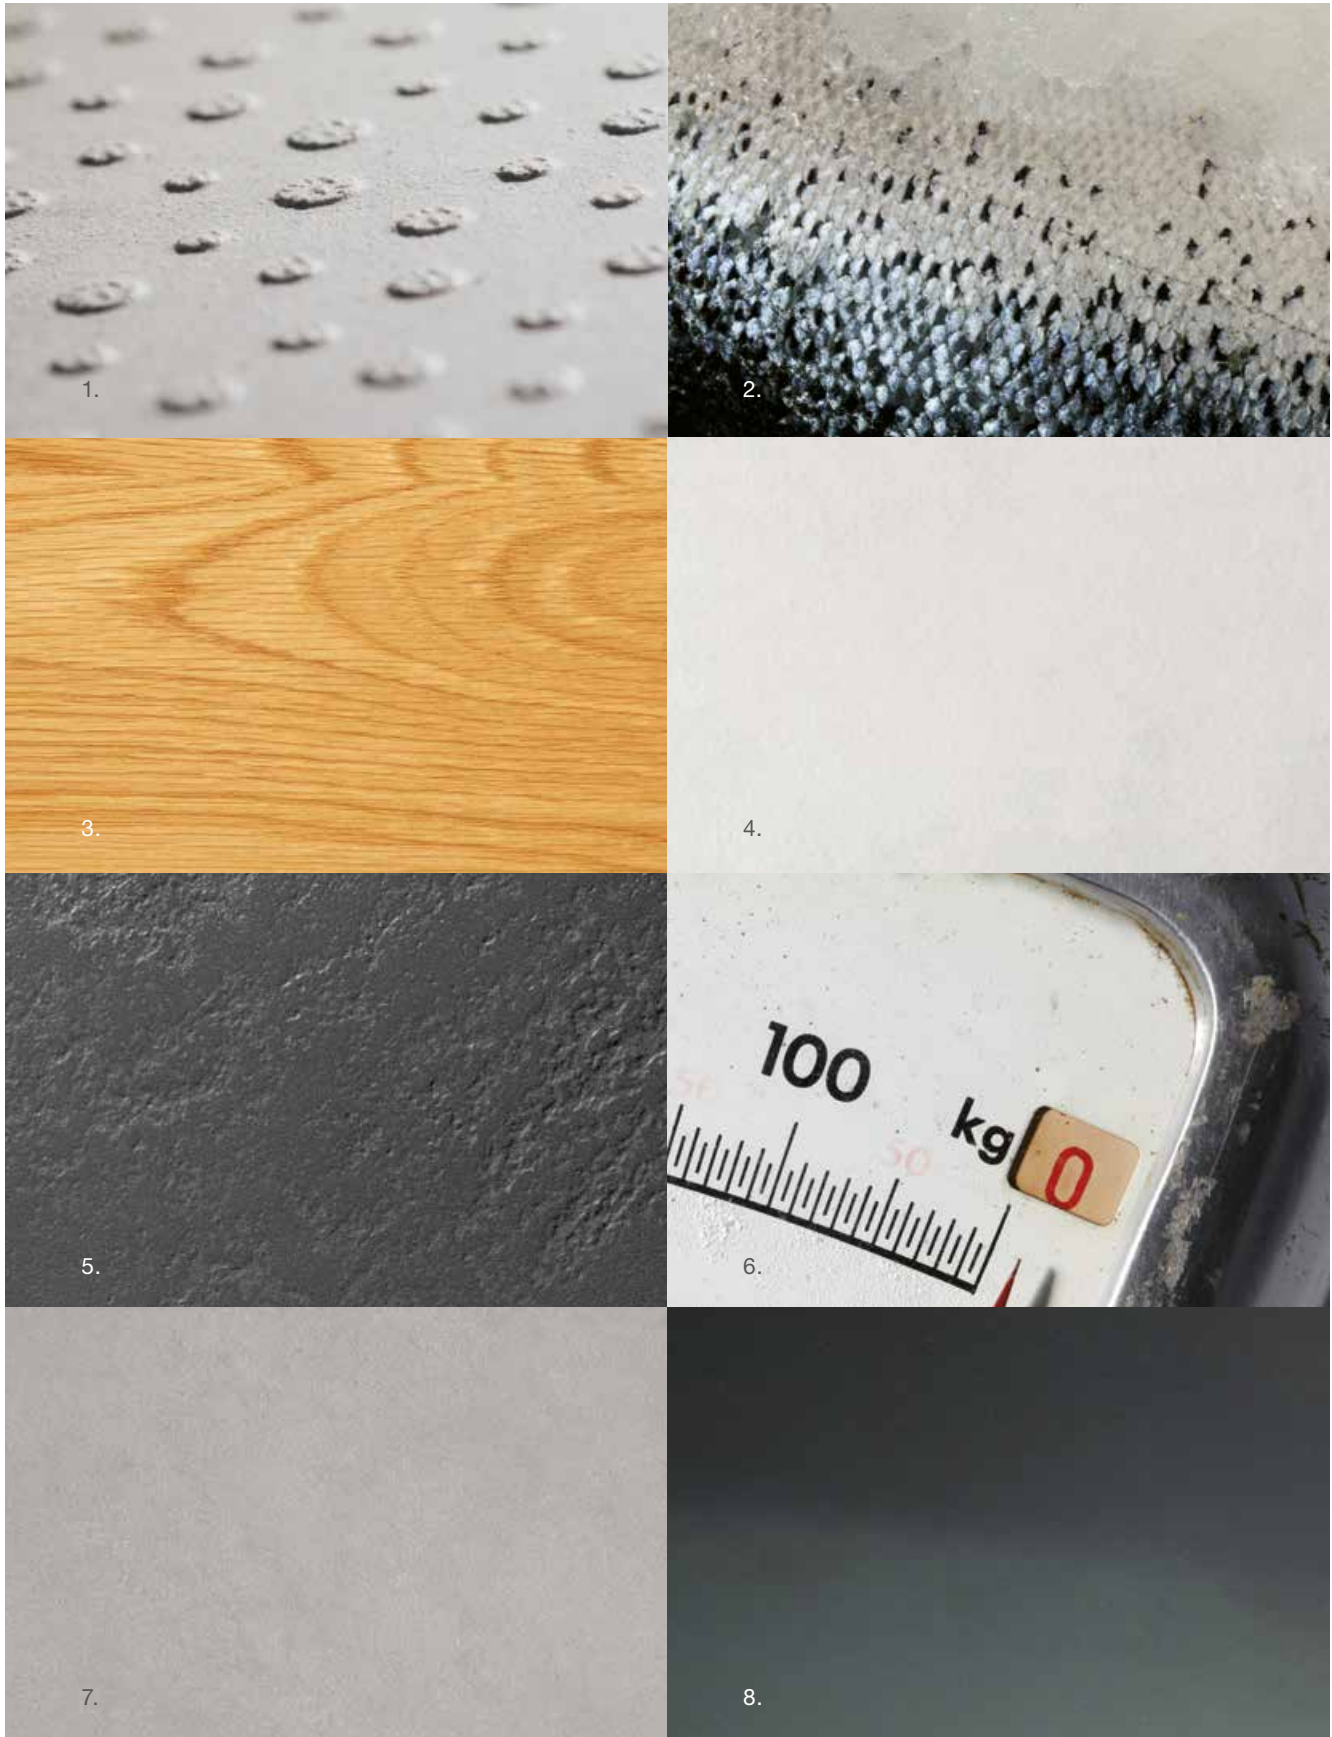

Material-Collage · Material collage: 1. Emotion GRIP Perlicorn 2 mittelgrau R11V4 · Emotion GRIP Perlicorn 2 medium grey R11V4 2. Fischechuppen · Fish scales 3. Holzstruktur · Wood structure 4. Wandfliese: Emotion mittelgrau · Wall tile: Emotion medium grey 5. Emotion tiefanthrazit R10/A · Emotion deep anthracite R10/A 6. Alte Industriewaage · Old industrial scales 7. Emotion mittelgrau R9 · Emotion medium grey R9 8. Edelstahl · Stainless steel