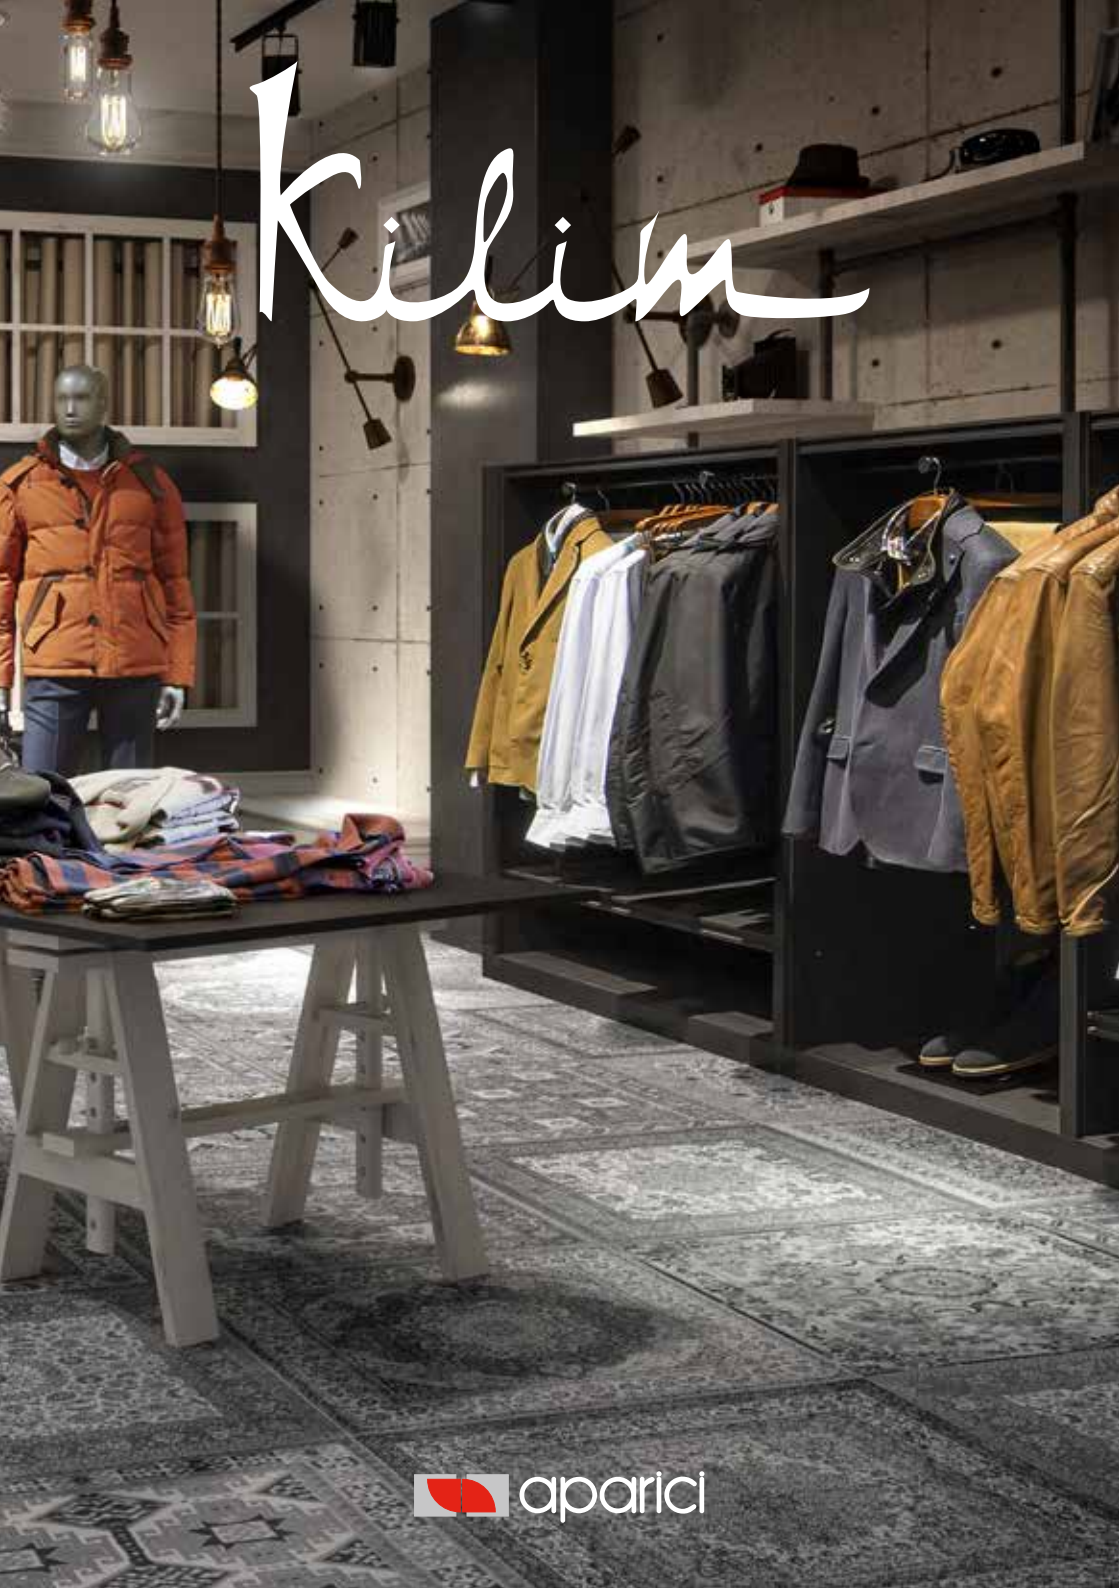

Kilim

Kilim

Kilim Collection has been conceived as an inspiration of antique tapestry originally handcrafted in Asia. Ceramics Aparici has captured its essence, granting an ethnic character that will enhance any atmosphere with its unique motifs and fascinating chromatic variation. The perfect elements to create charming and mysterious designs with a hint of mystery. The varied designs, as well as the single pattern, together with its natural and polished finishes makes Kilim the perfect collection for both residential and retail interiors.