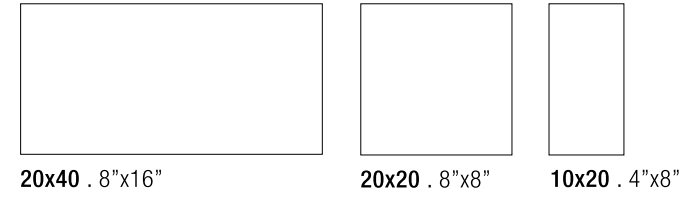

Classic

Natural

Fabric Classic

Il decoro Fabric è composto da 24 soggetti miscelati casualmente nelle scatole.
Fabric decor is made of 24 different subjects all of them randomly mixed in the box.
Le décor Fabric est composé par 24 sujets différents ces sujets sont mélangés dans les boites en toute casualité.
Das Dekor Fabric besteht aus 24 verschiedenen Muster.
Die Dekoren werden nur kartonsweise verkauft und sind zufaellig gemischt.
Декор Fabric состоит из 24 видов аккуратно перемешанных внутри коробок.

Fabric Natural

Il decoro Fabric è composto da 24 soggetti miscelati casualmente nelle scatole.
Fabric decor is made of 24 different subjects all of them randomly mixed in the box.
Le décor Fabric est composé par 24 sujets différents ces sujets sont mélangés dans les boites en toute casualité.
Das Dekor Fabric besteht aus 24 verschiedenen Muster.
Die Dekoren werden nur kartonsweise verkauft und sind zufaellig gemischt.
Декор Fabric состоит из 24 видов аккуратно перемешанных внутри коробок.