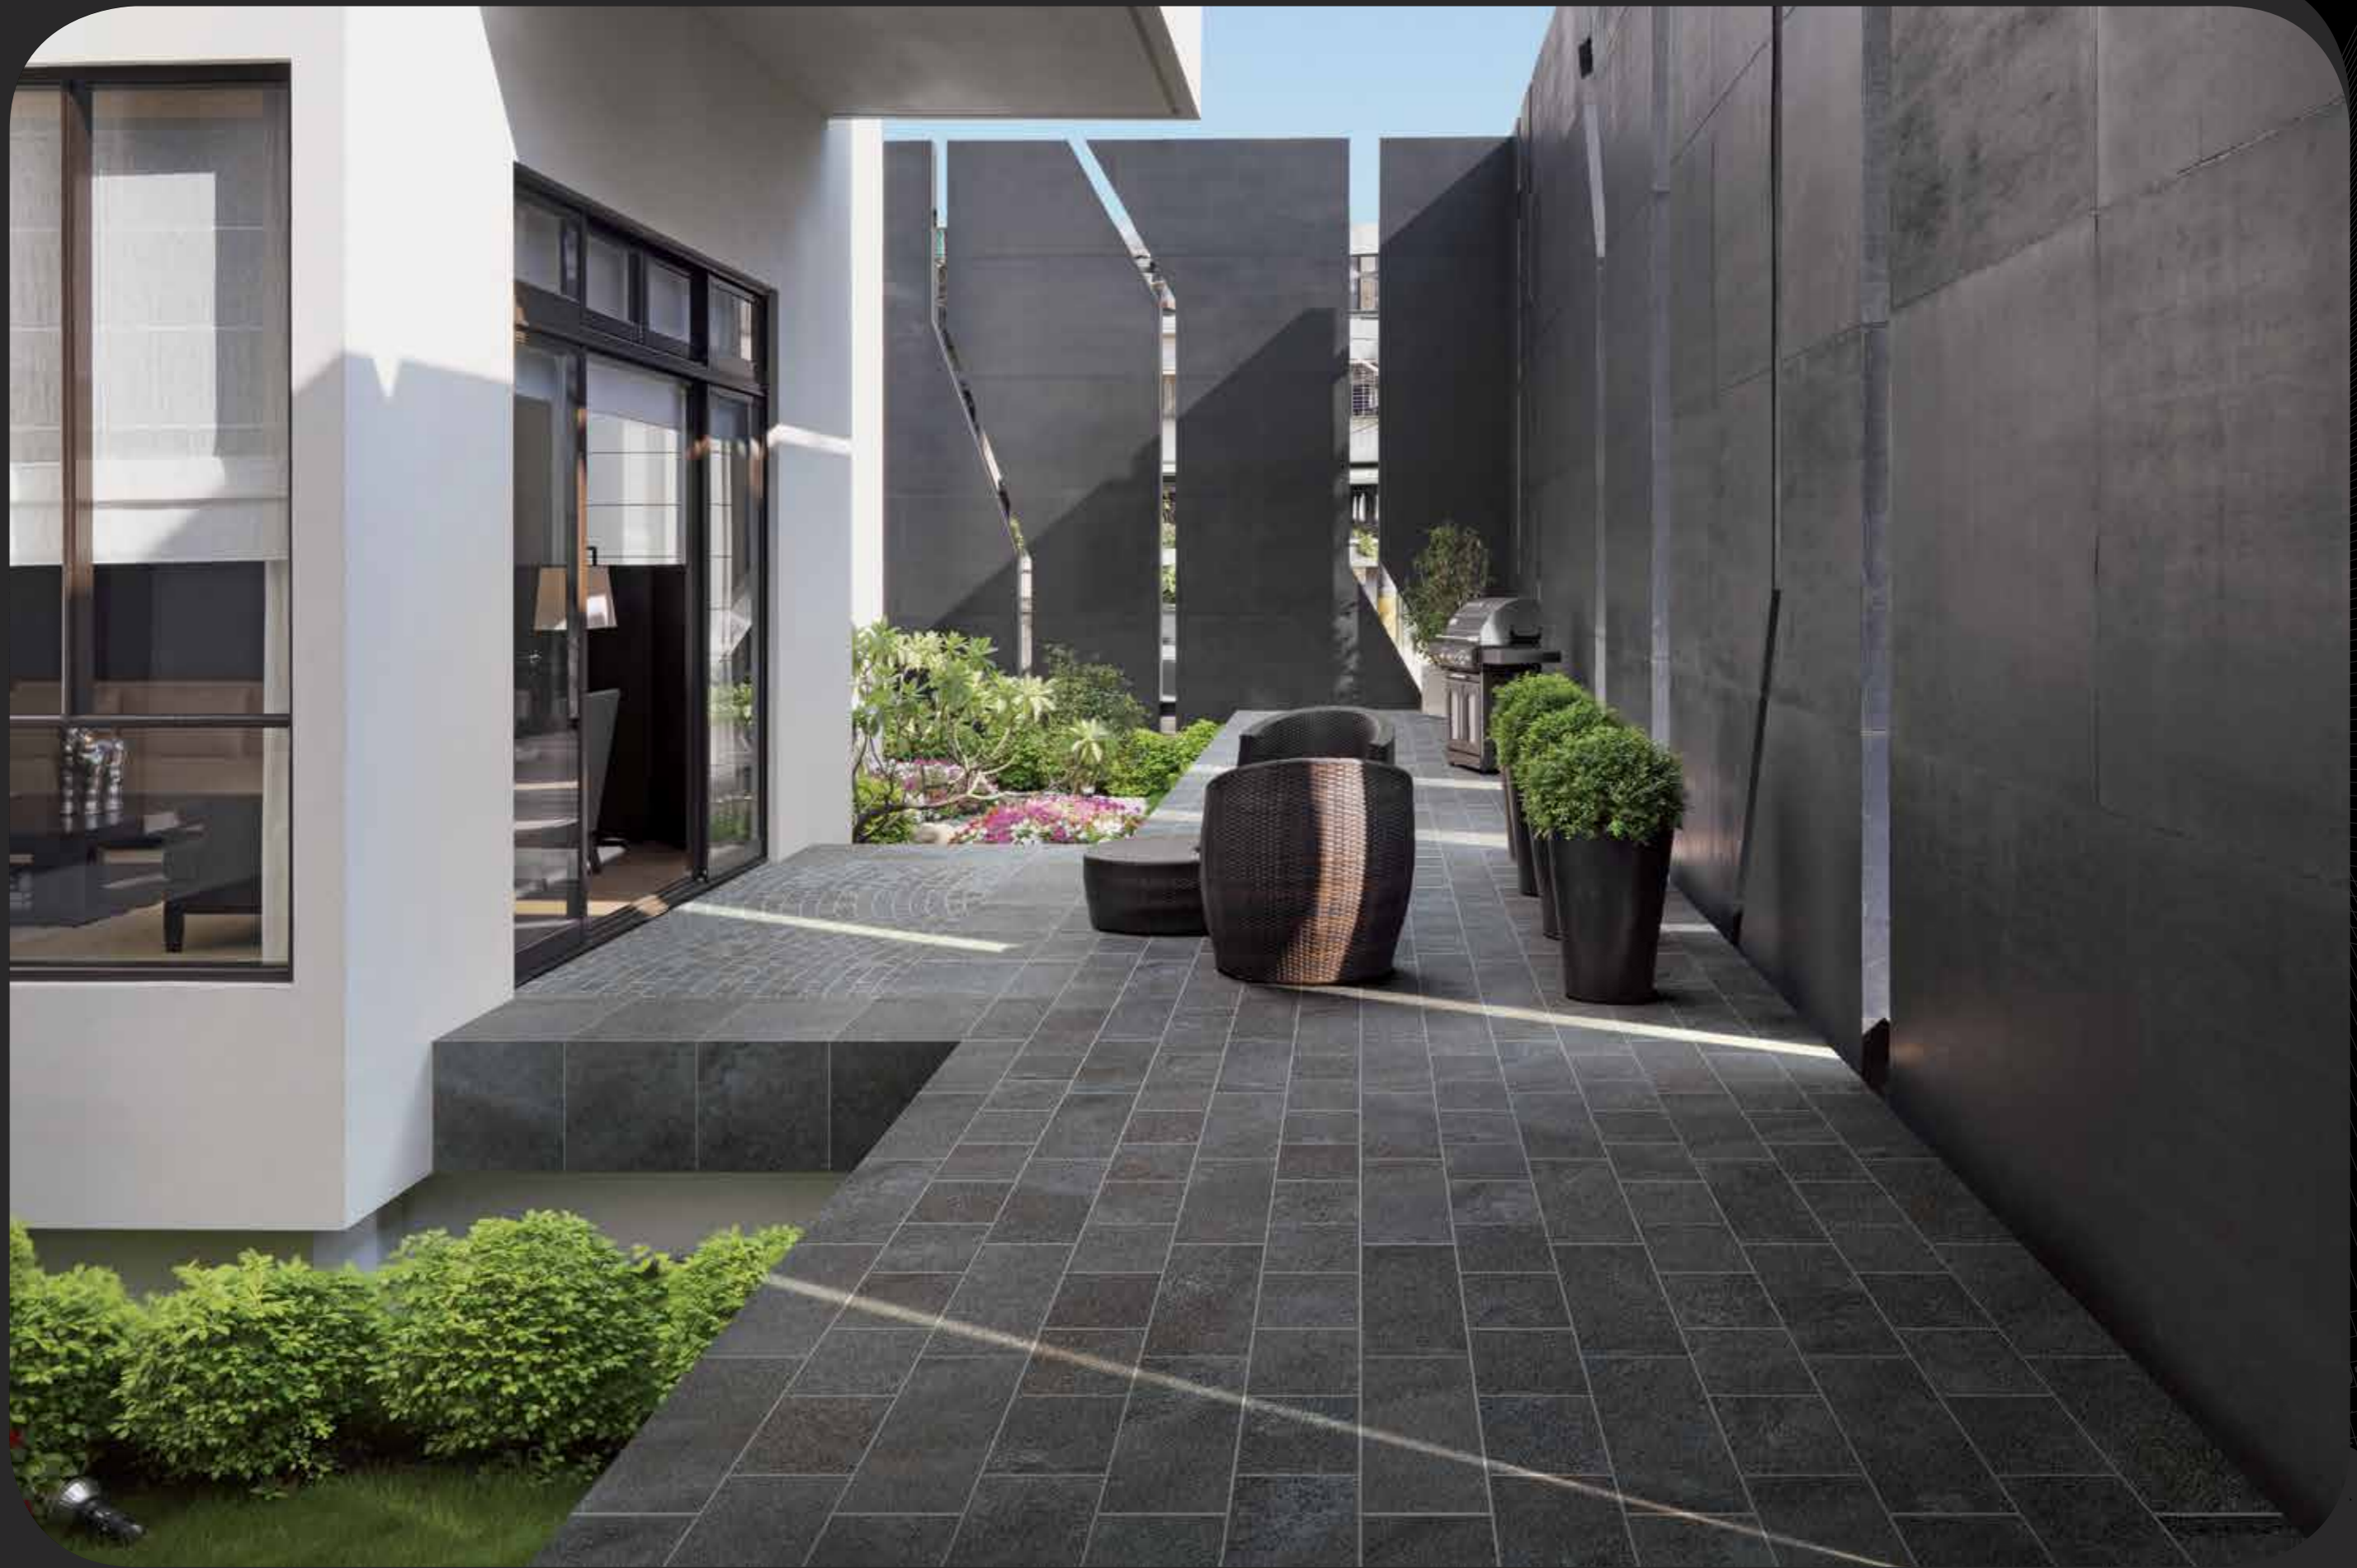

20x20_20x40_40x40_35x95 pavé - 8"x8" _8"x16" _16"x16" _13.7"x37.4" pavé

BASIC ANTARCTIC