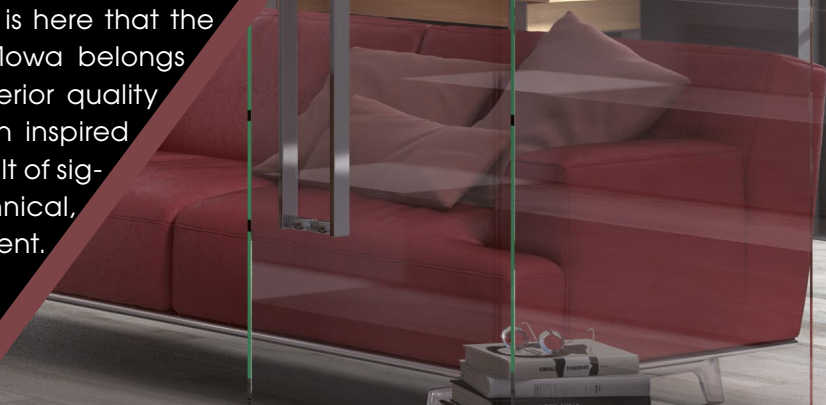

HONEY

There are seven colours in the new Mowa collection by Cerdamus. An endless nuance of colour flows along the surface, leaving soft and sometimes intense brush strokes, that remind us of the more natural shades of the essences... Each space assumes a character, and design is completed as it merges into the strength and harmony of colour. Nature becomes part of even the most intimate spaces in our homes and gives them expression, atmosphere and identity. The one format of 20 x 120 seems to have no limits. The rectified edges allow the porcelain stoneware strips to be laid with a minimum joint and the masterpiece continues undisturbed. Three warm shades, Walnut, Honey and Sand, are next to a decidedly more neutral, but still very much warm White. This paves the way for three colder shades, which range from Ash, a sky grey, to a light and neutral Grey, finishing with a Dark Grey, the colour of cement. It is here that the character becomes evident. Mowa belongs to "Essenze di Cerdamus", a superior quality range of products that have been inspired by natural essences, which is the result of significant research, creativity and technical, qualitative and productive development.

GREY