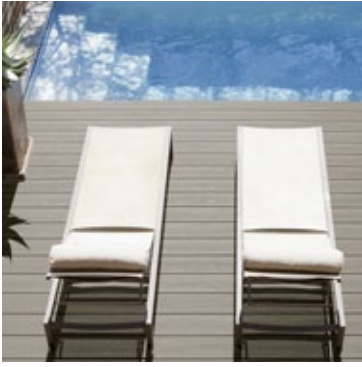

As at January 1th 2018 · Technical changes reserved
Deviations in colour from the original can result for technical printing reasons.

Authorised Dealer: