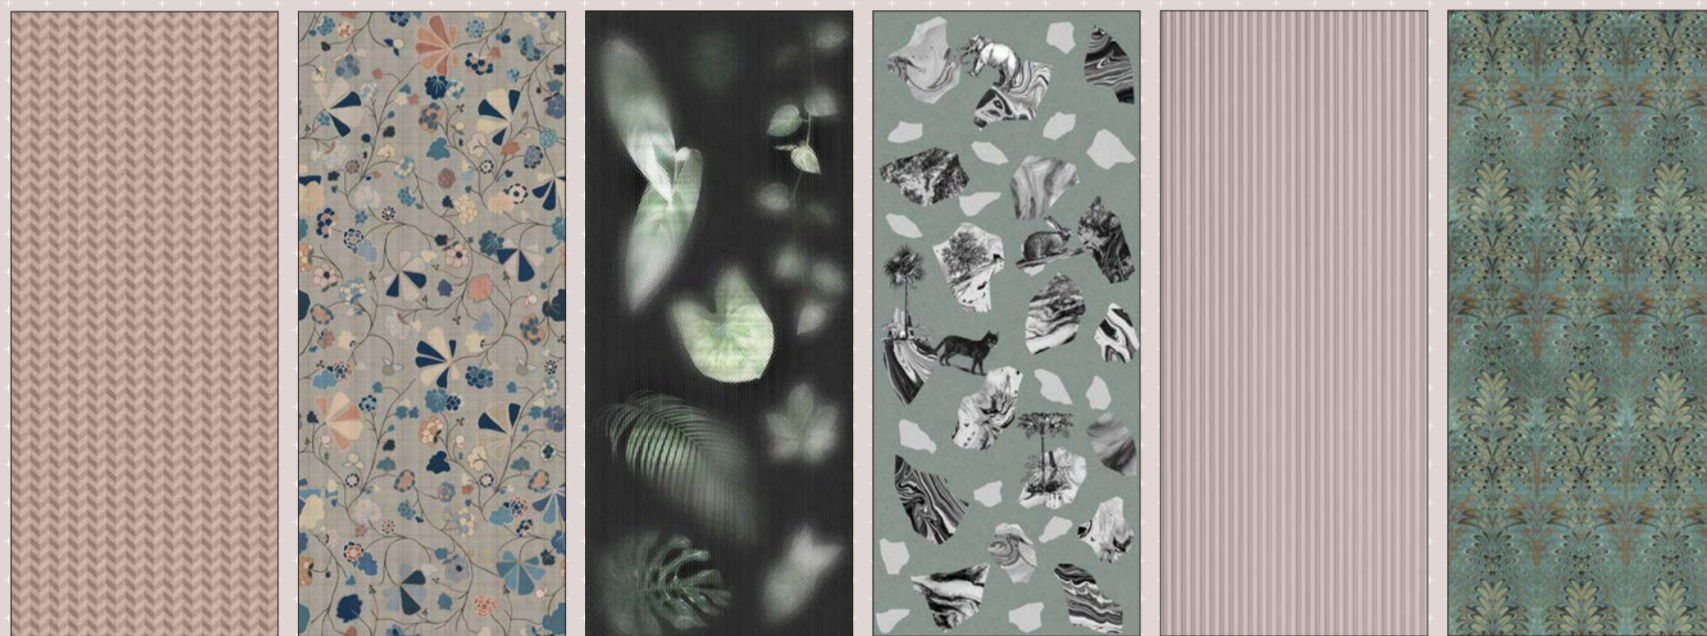

CHEVRON P. 20   CHINOISERIE P. 22   CLOUDY P. 24   COLLAGE P. 26   COLUMN P. 28   DAMASQUE P. 30