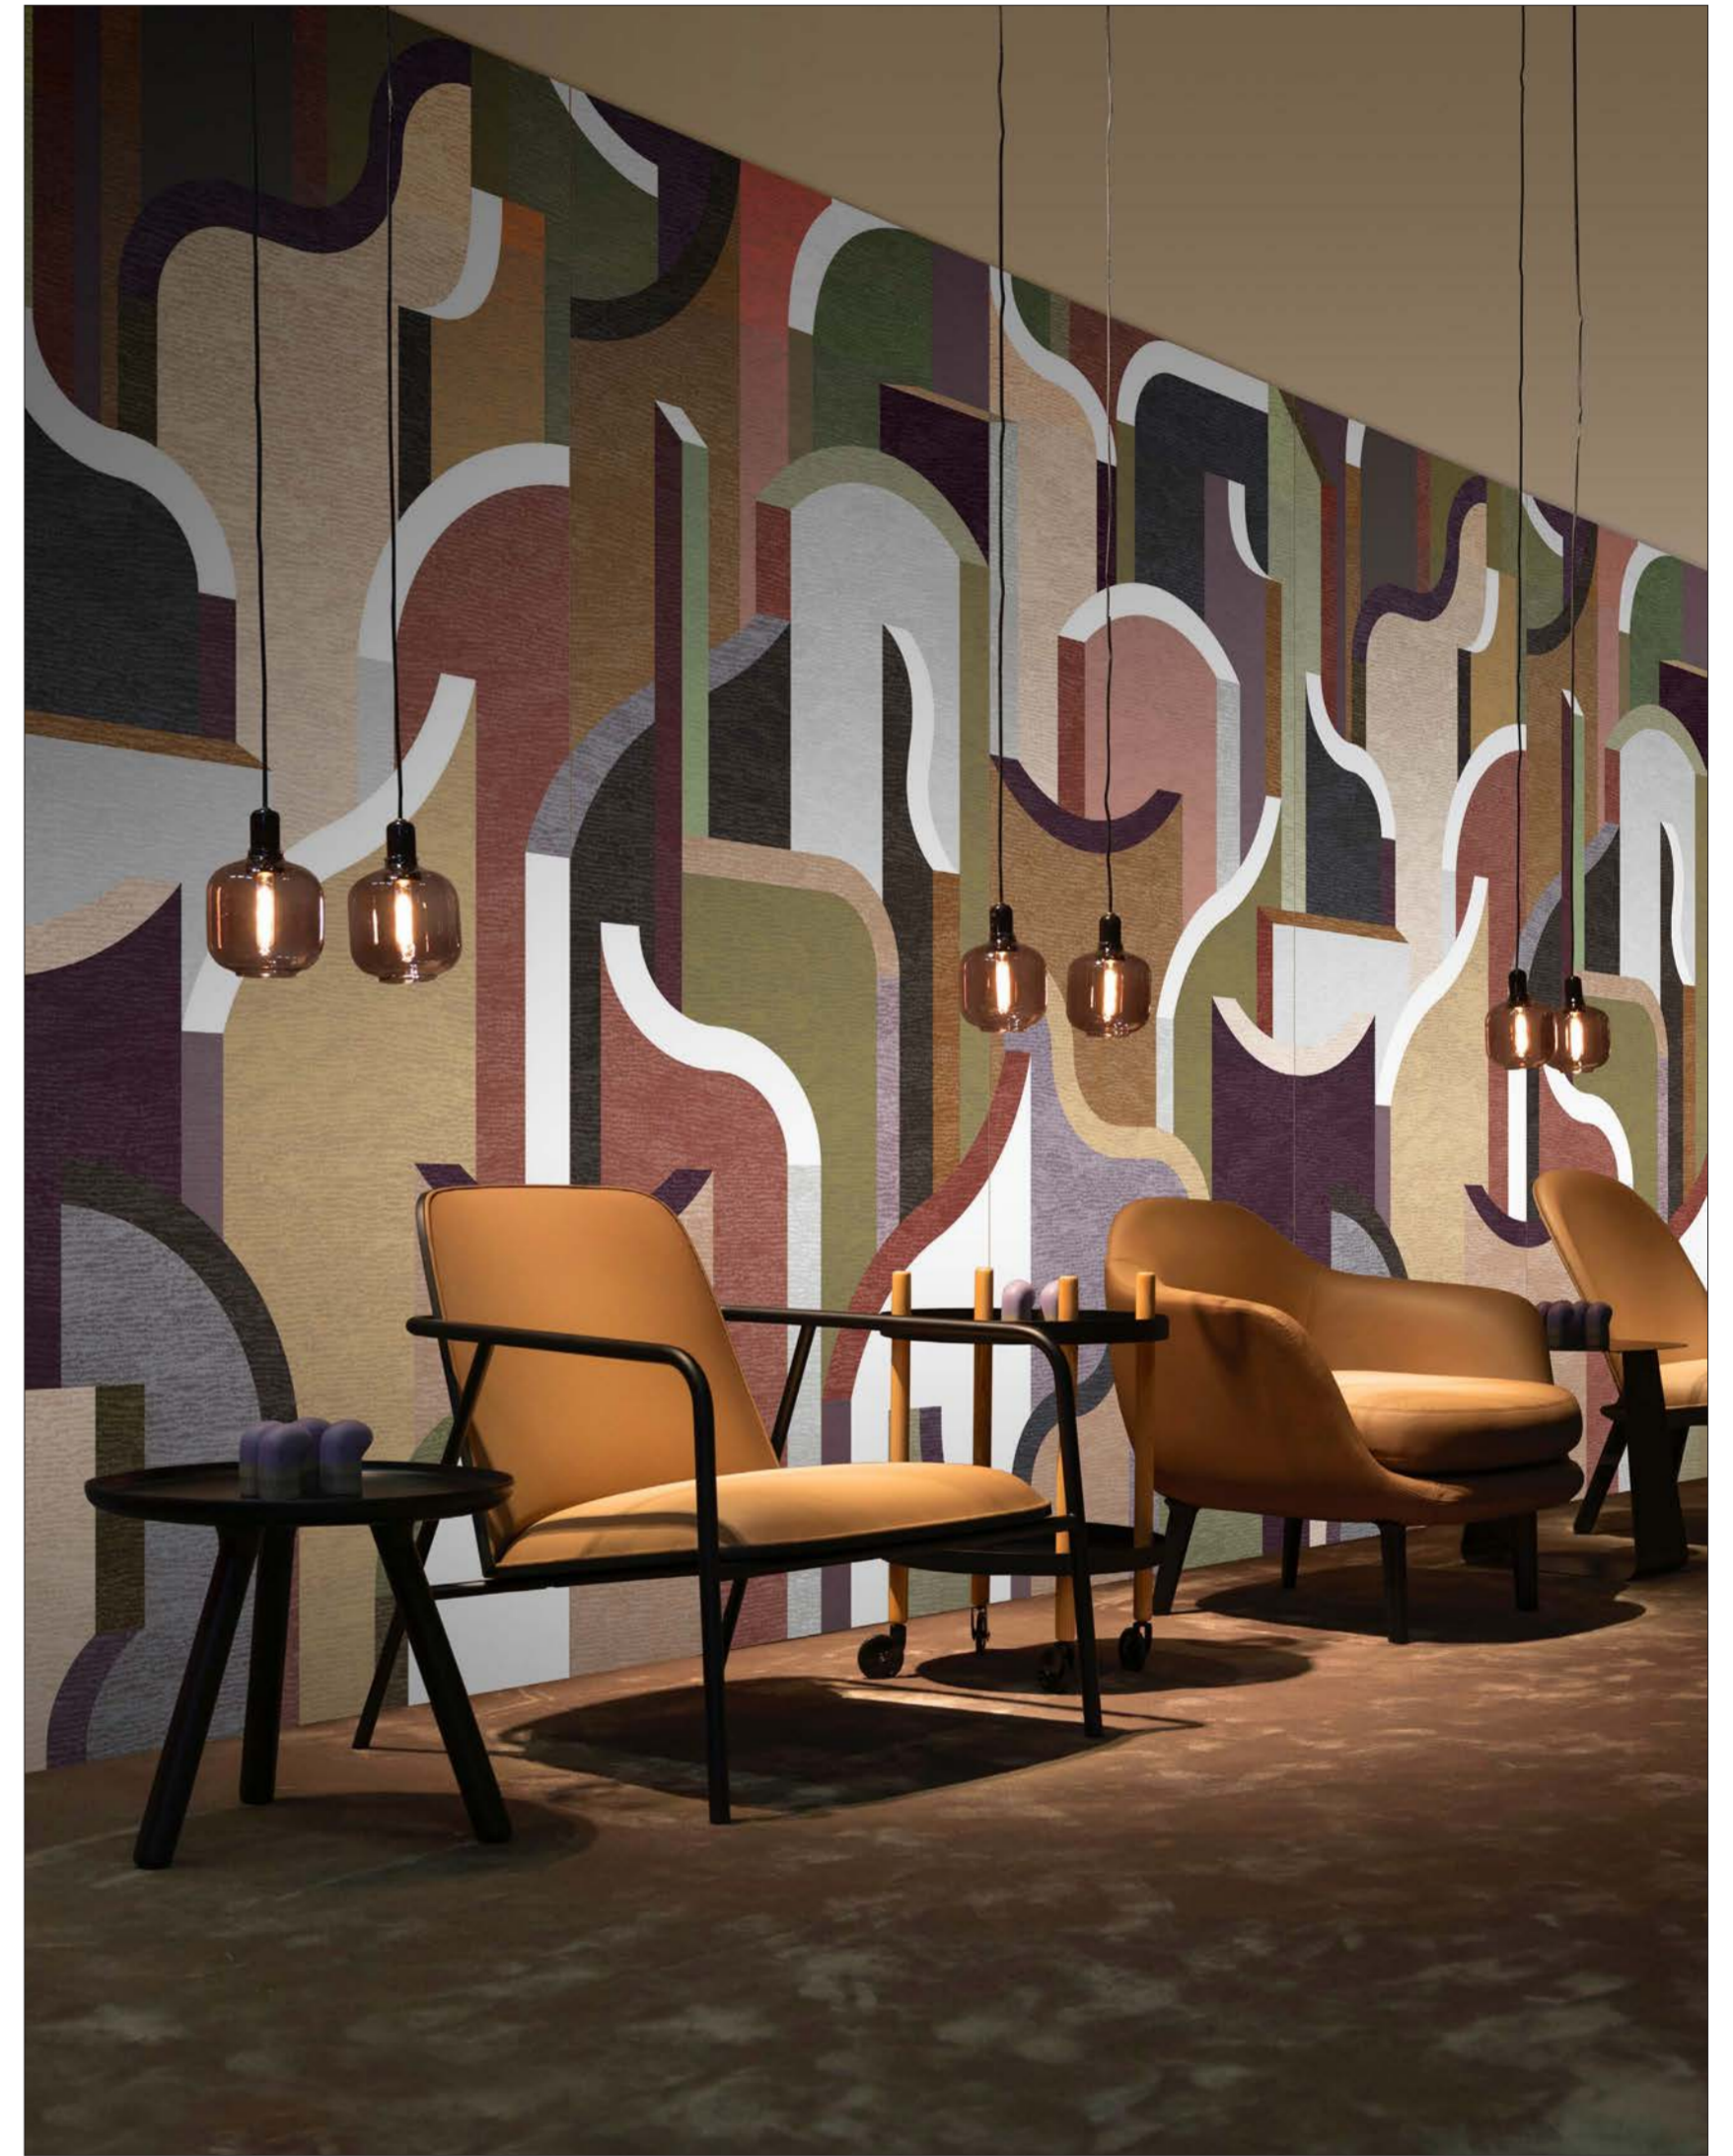

OP120278MZB Maze Beige