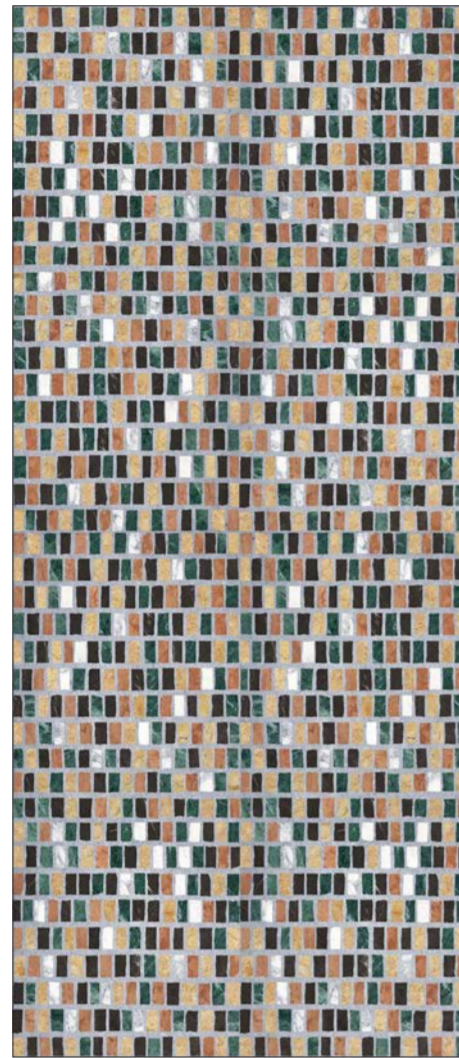

FRAGMENTA

120x278 | 48"x110"

HD DIGITAL IN COLD GLAZES PORCELAIN

OP120278FRWR
FRAGMENTA WARM*