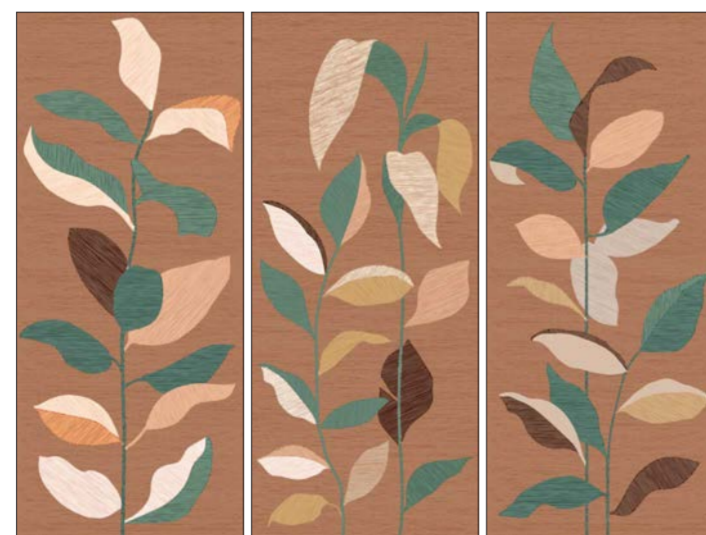

GRAPHIC MOVEMENT

A

B

C