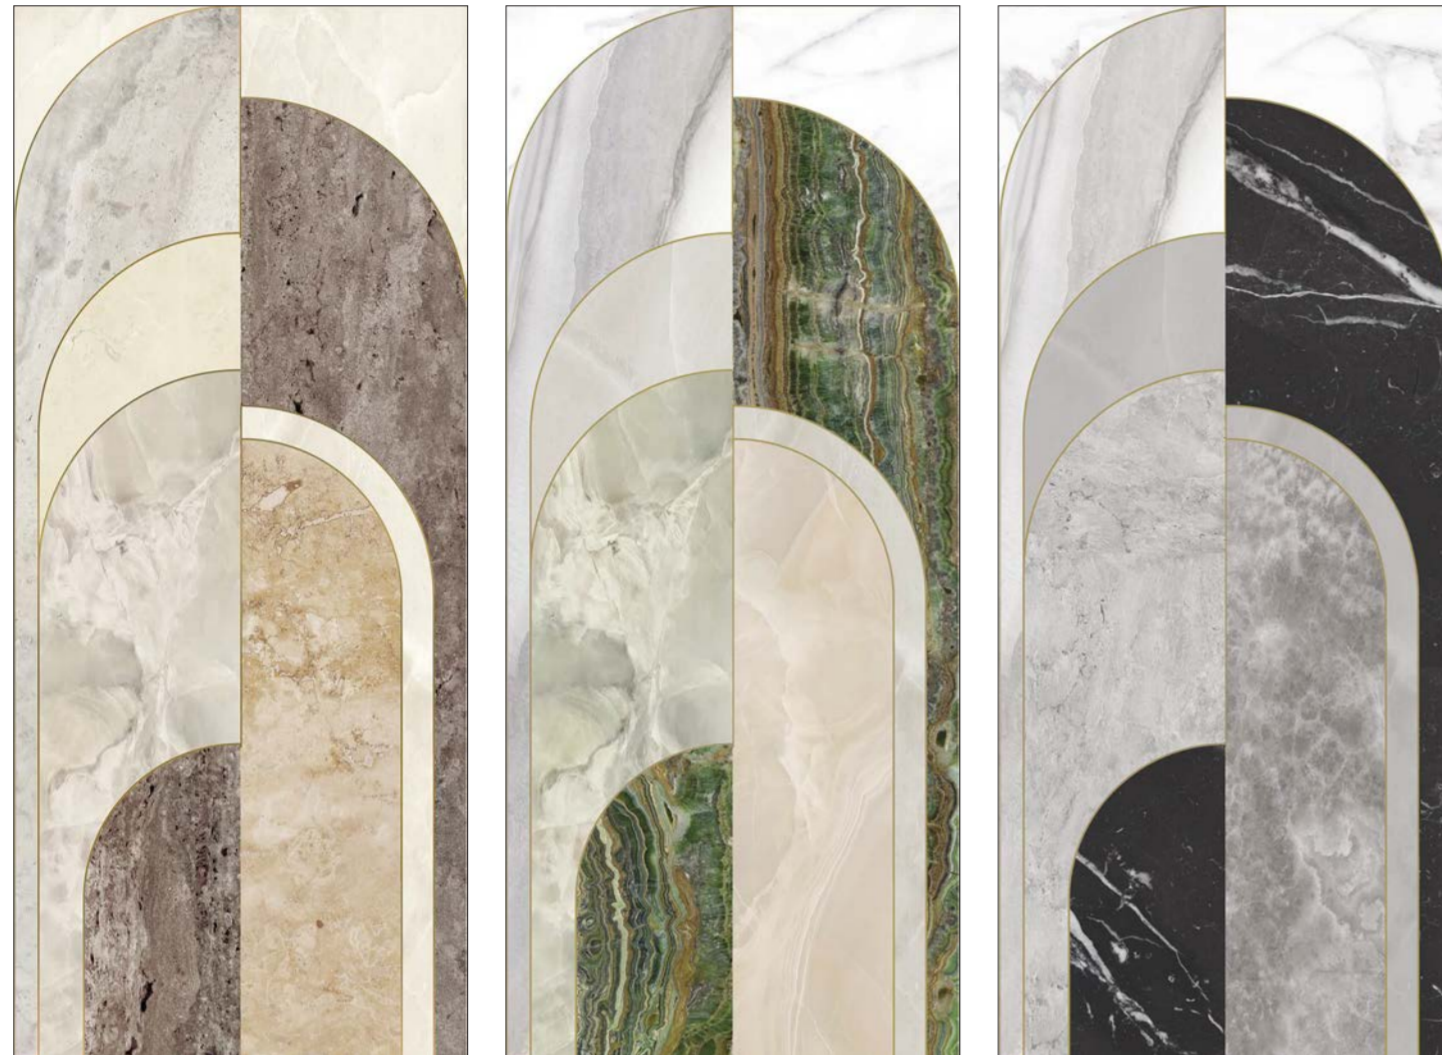

BEAUTY

120x278 | 48"x110"

HD DIGITAL IN COLD GLAZES PORCELAIN

OP120278BTB
BEAUTY BEIGE*

OP120278BTGN
BEAUTY GREEN*

OP120278BTG
BEAUTY GREY*