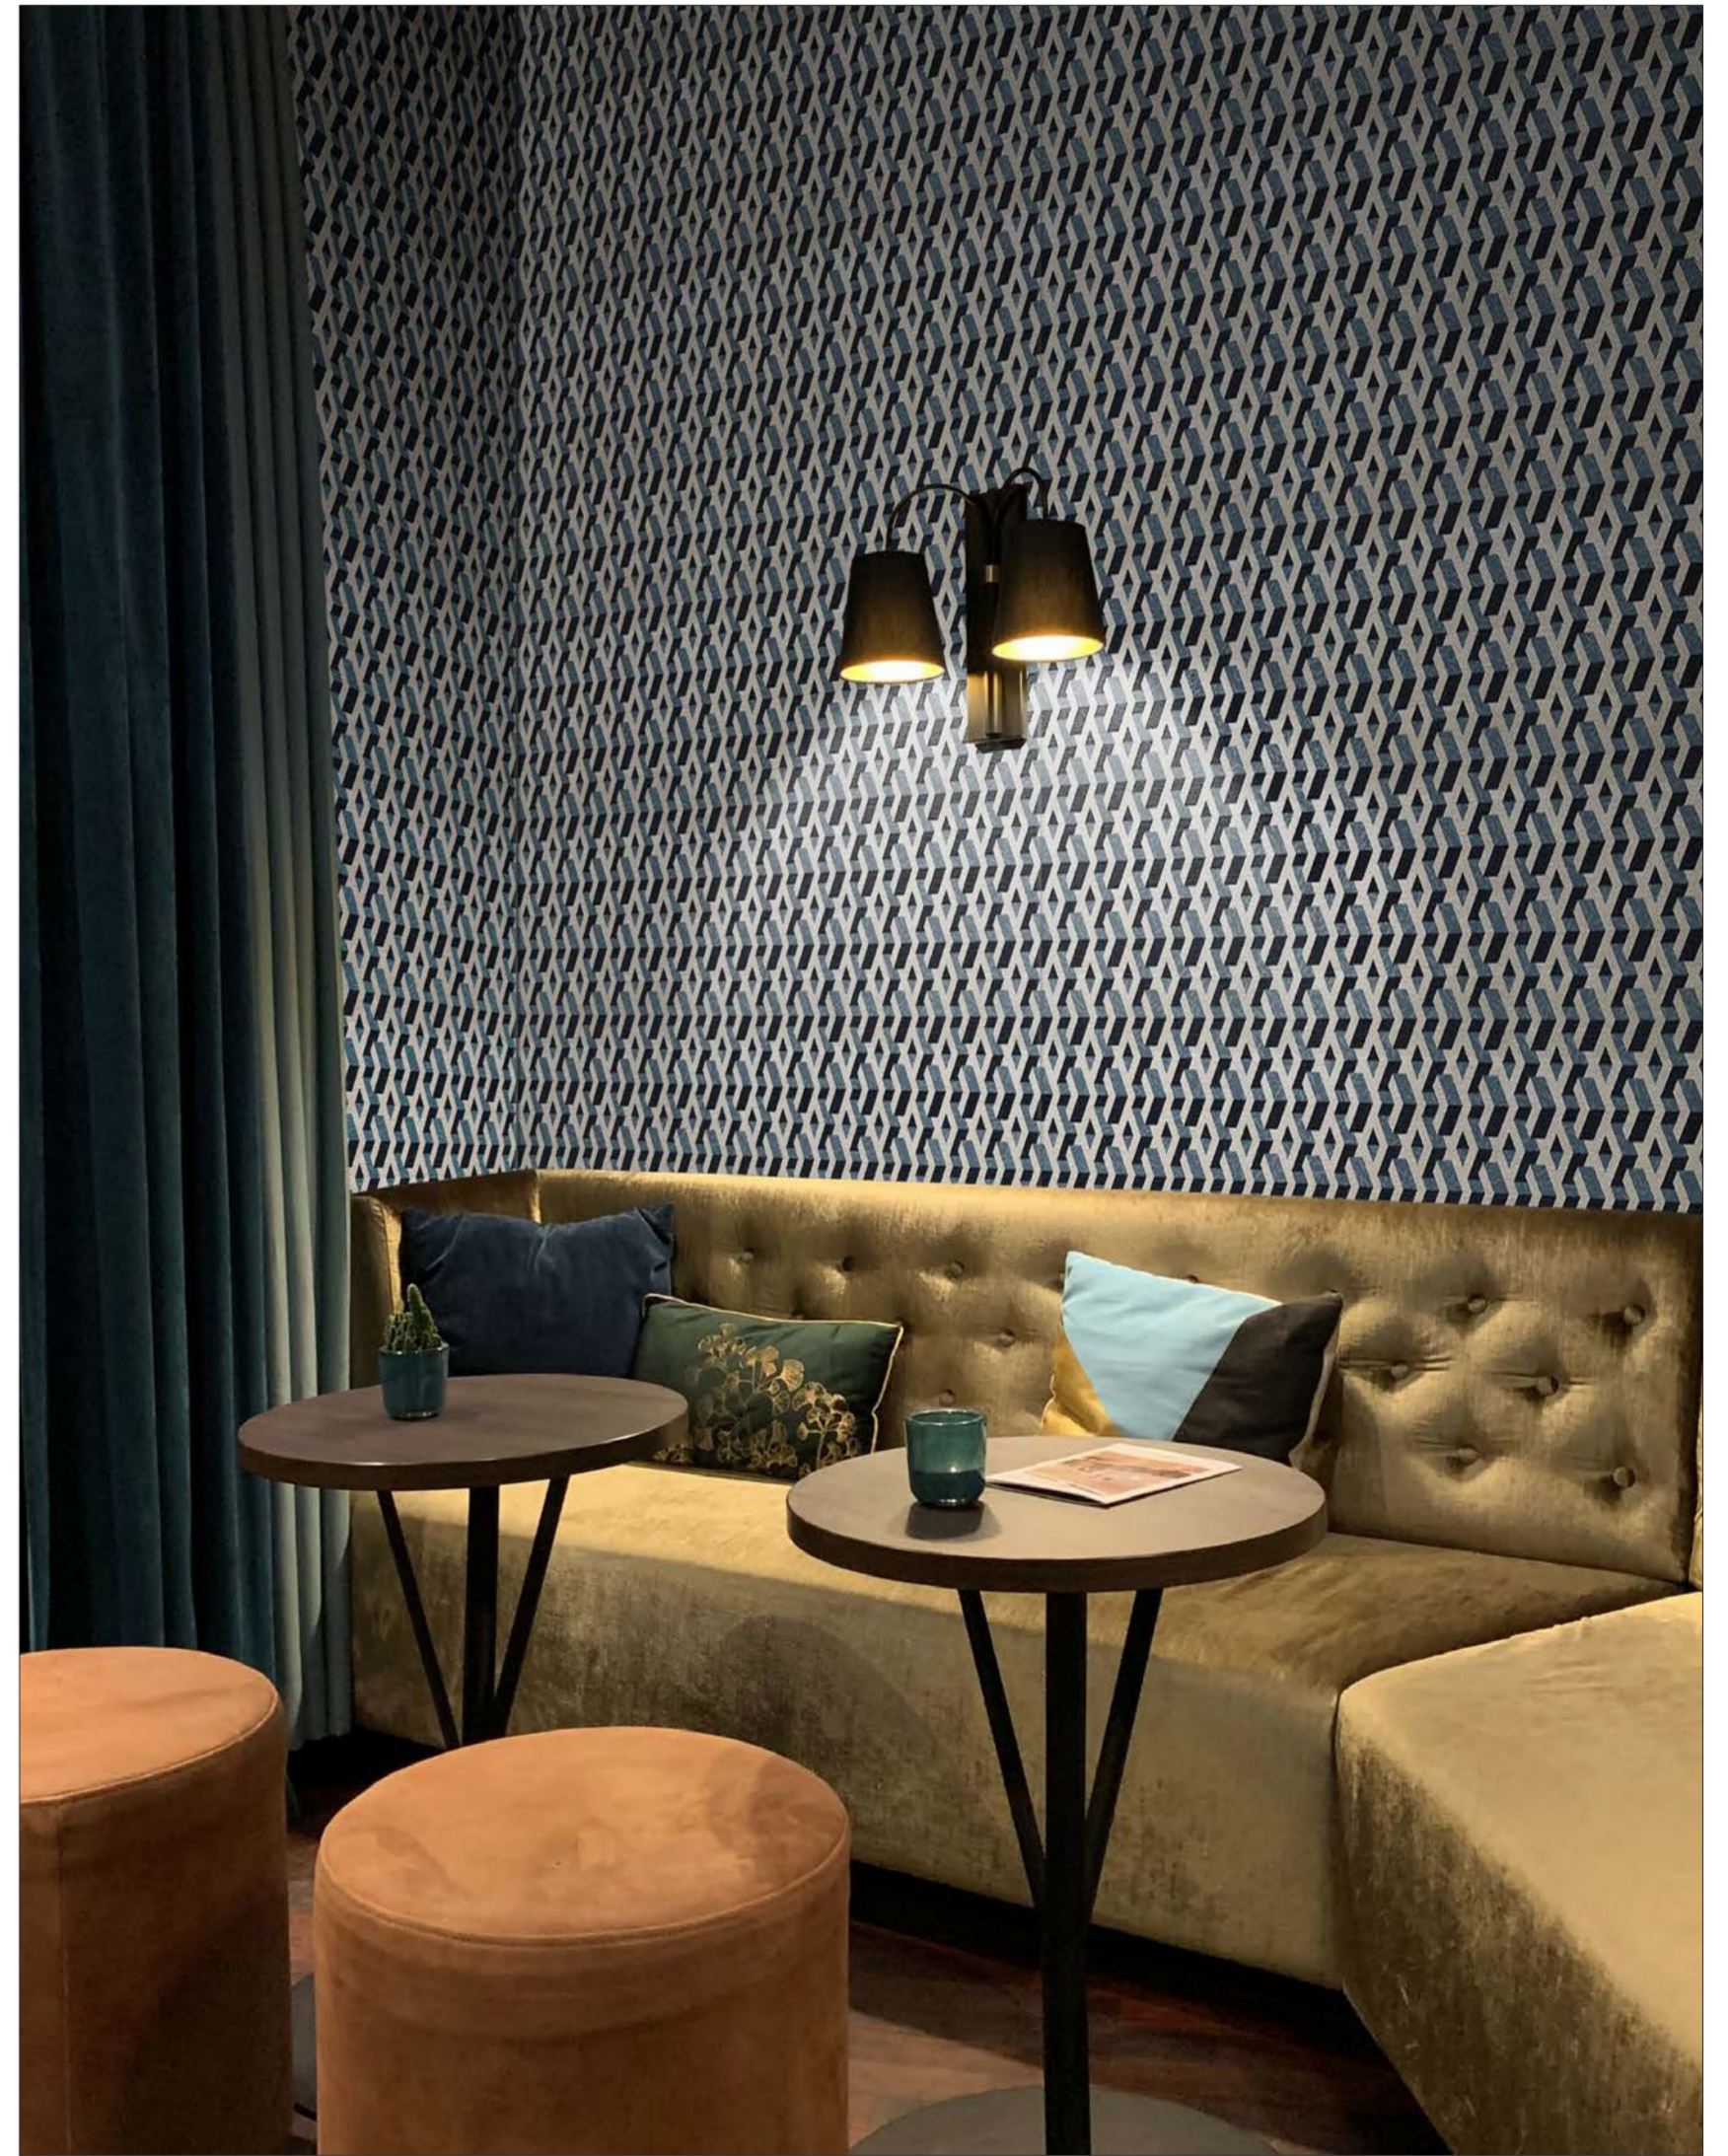

OP120278WRBL Warp Blue