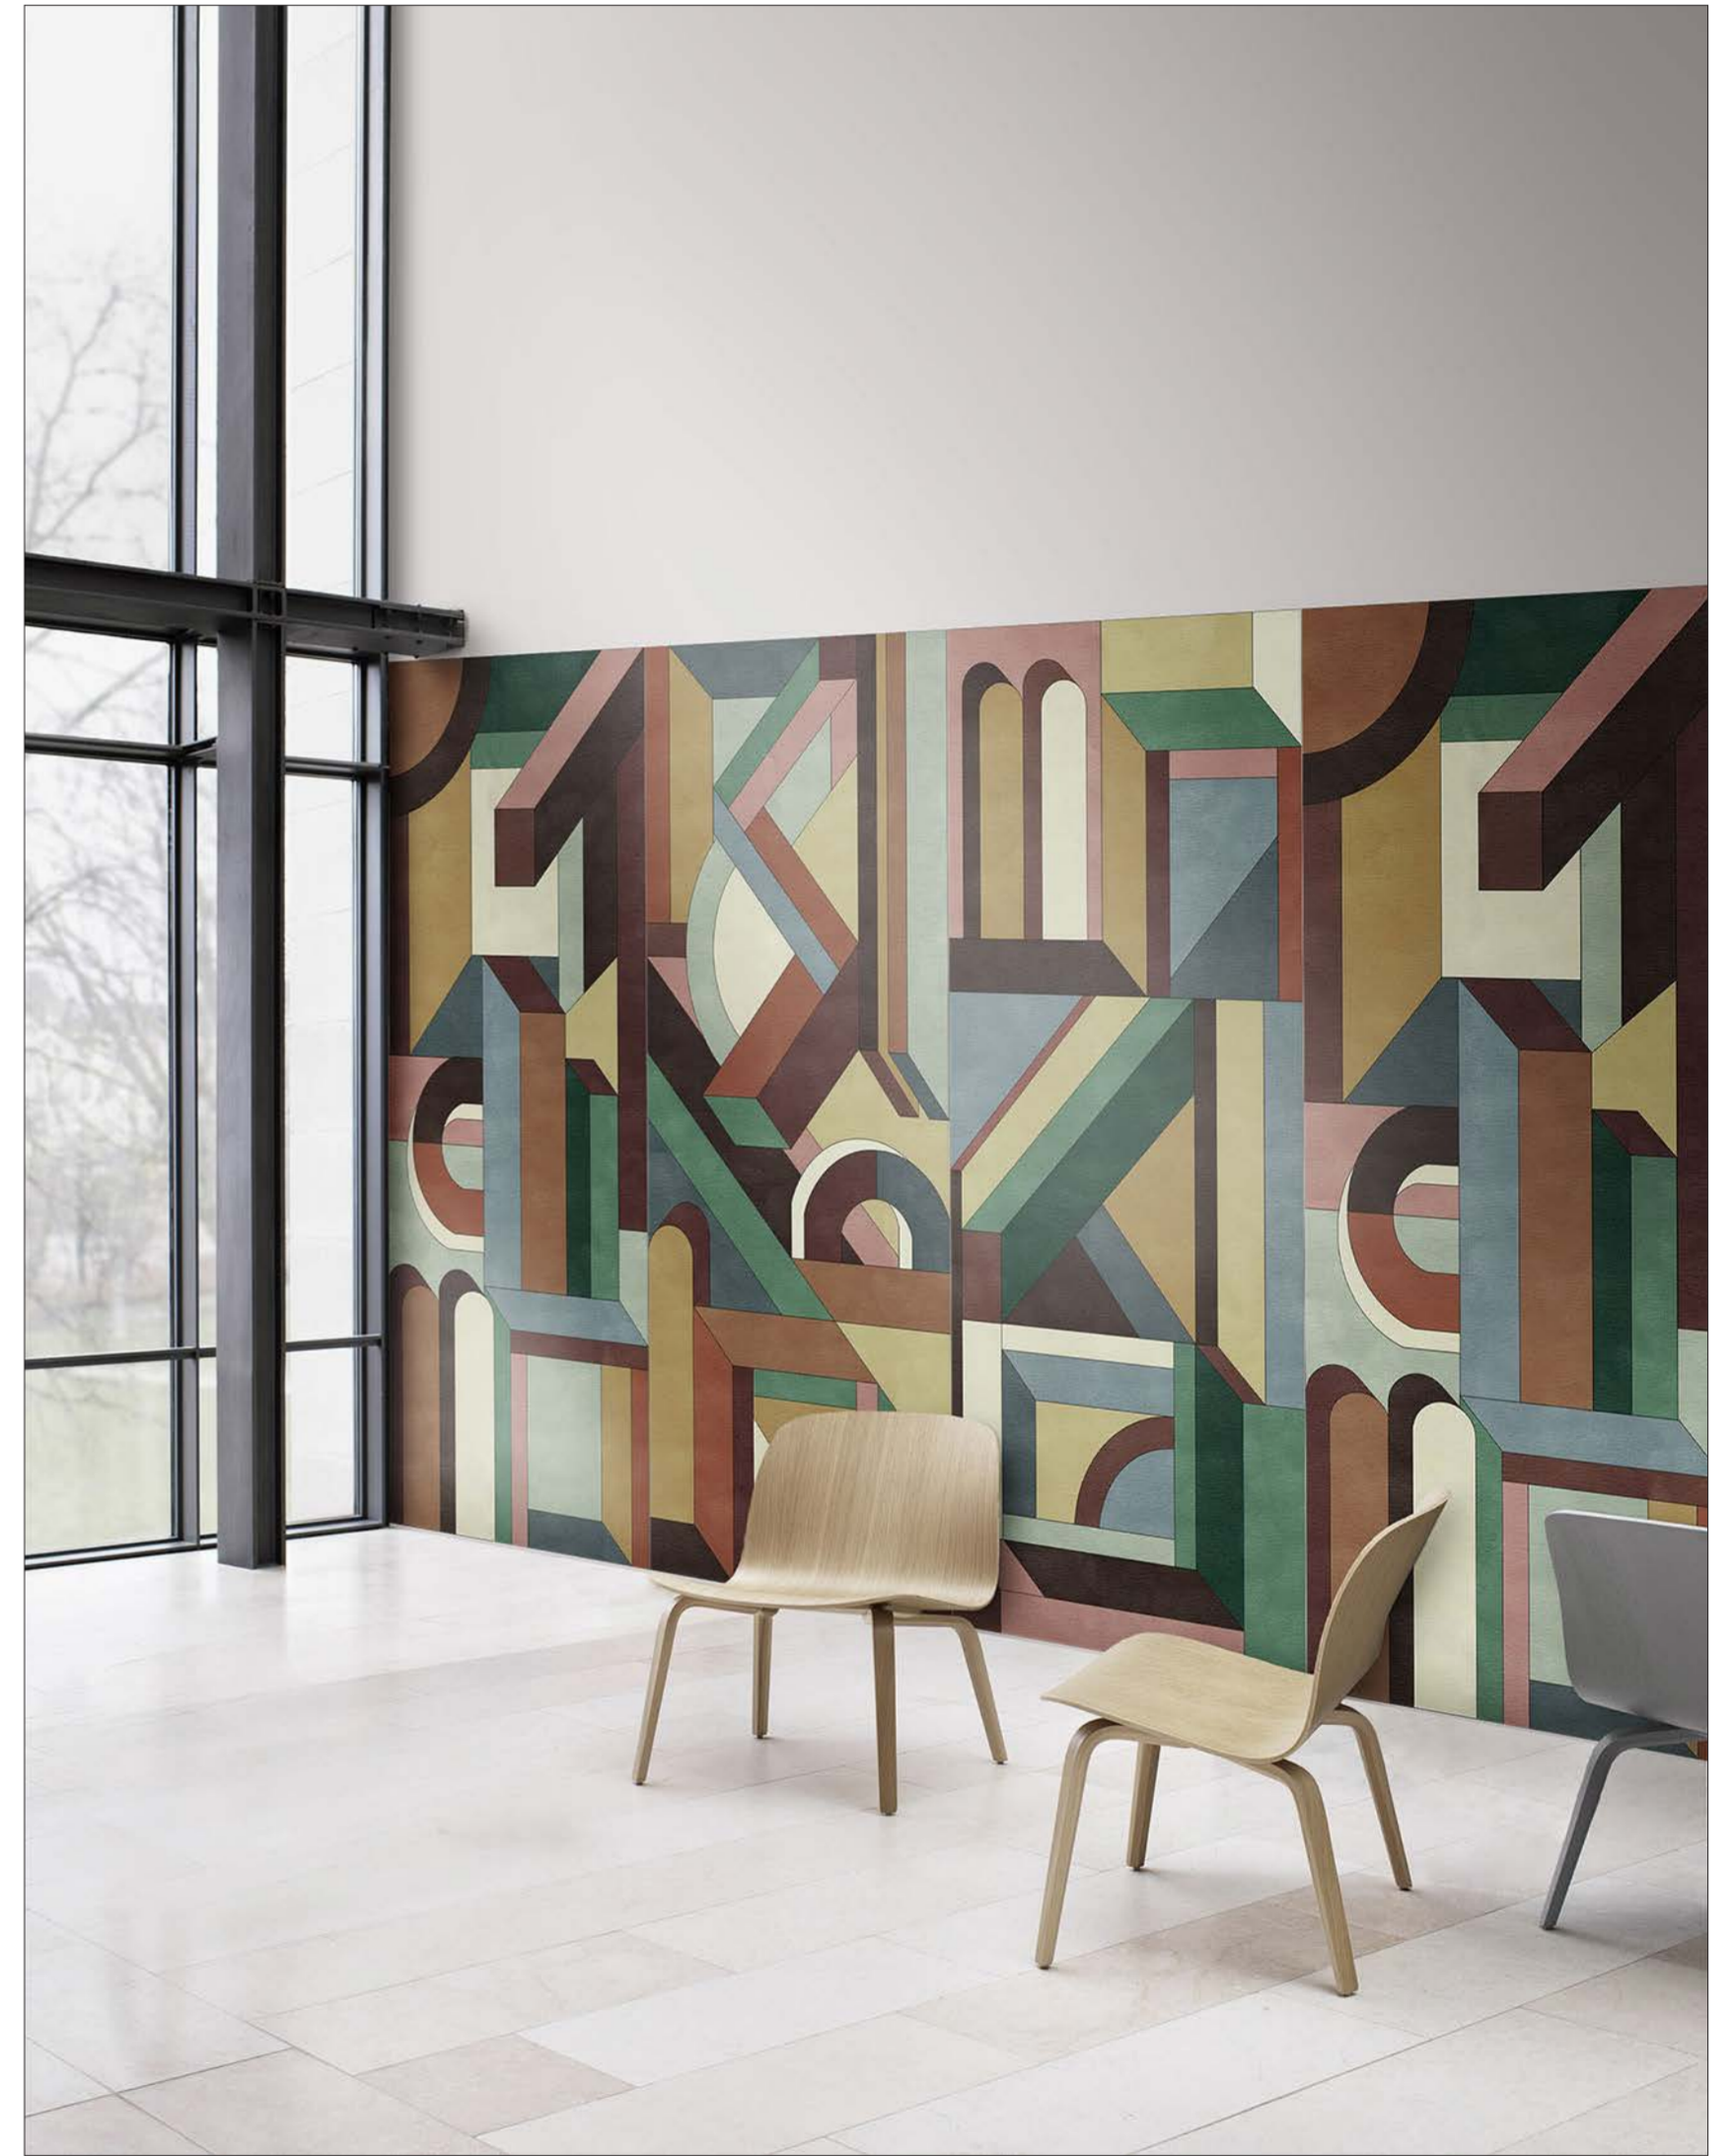

# VISIONARY

120x278 | 48"x110"

☀️ HD HOT DIGITAL GLAZES PORCELAIN

OP120278VSB  
VISIONARY BEIGE

OP120278VSR  
VISIONARY RED

OP120278VSBL  
VISIONARY BLUE

.....

## GRAPHIC MOVEMENT

A

B

C

OP120278VSR Visionary Red