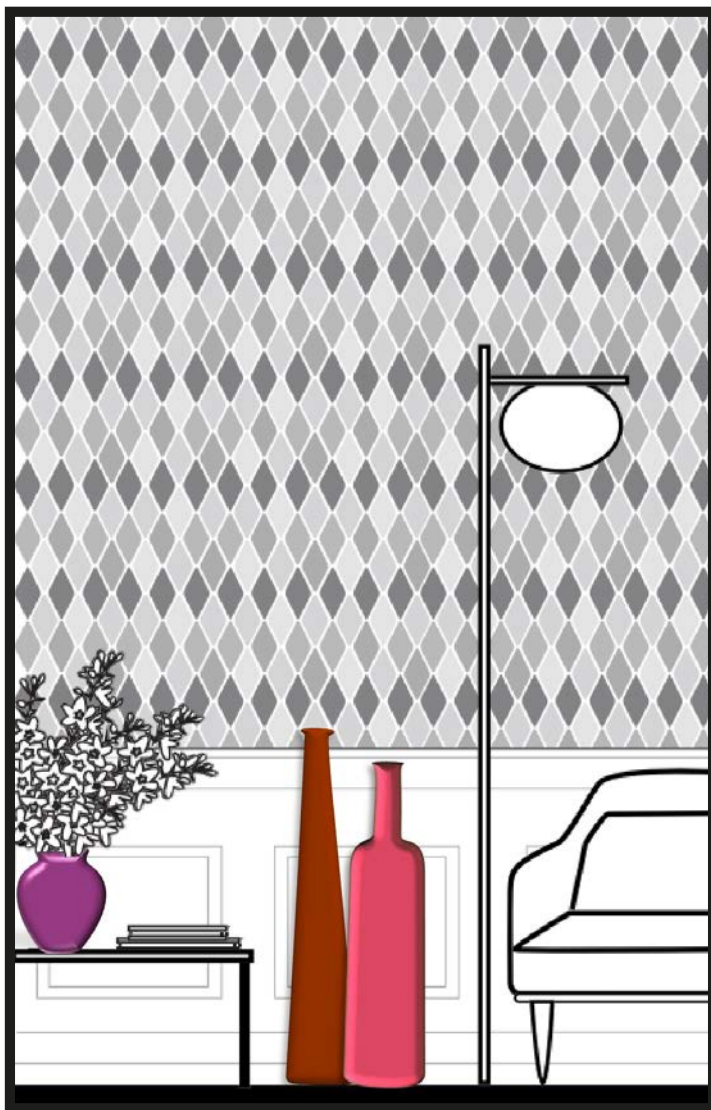

*Atelier*  
CERASARDA  

*Atelier*  
**CERASARDA**  

*Sapete cosa è questo?? È il marchio storico (1963) dell'oggettistica Atelier Cerasarda che viene impresso nella terra mentre si realizza*

A black and white photograph of a calligraphy workstation. In the foreground, three ceramic bowls are arranged, each containing a different shade of ink wash. Several brushes with dark handles and light-colored bristles are scattered across the bowls and the surface. In the background, there are more ceramic vessels, including a mug with a floral pattern and a plain white cup. The text '@ateliercerasarda' is overlaid in a cursive font with a thin underline.

@ateliercerasarda

Tavolino-Pouf 8

Tavolino-Pouf 2  
Tavolino-Pouf 4

Bottiglia 25  
Tavolino-Pouf 6

Bottiglia 14  
Tavolino-Pouf 8  
Porta profumo (11)

Tavolino-Pouf 5

Tavolino-Pouf 8  
Bottiglia 29  
Bottiglia 6  
Bottiglia 24

Tavolino-Pouf 3  
Bottiglia 20

Vaso VS9  
Bottiglia alta 1  
Bottiglia alta 2

Lampada Cactus  
Bottiglia alta 1

Bottiglia 3  
Bottiglia 2  
Porta profumo (9)

Bottiglia 14  
Bottiglia 9  
Tavolino-Pouf 3

Vaso V142C  
Vaso V142C