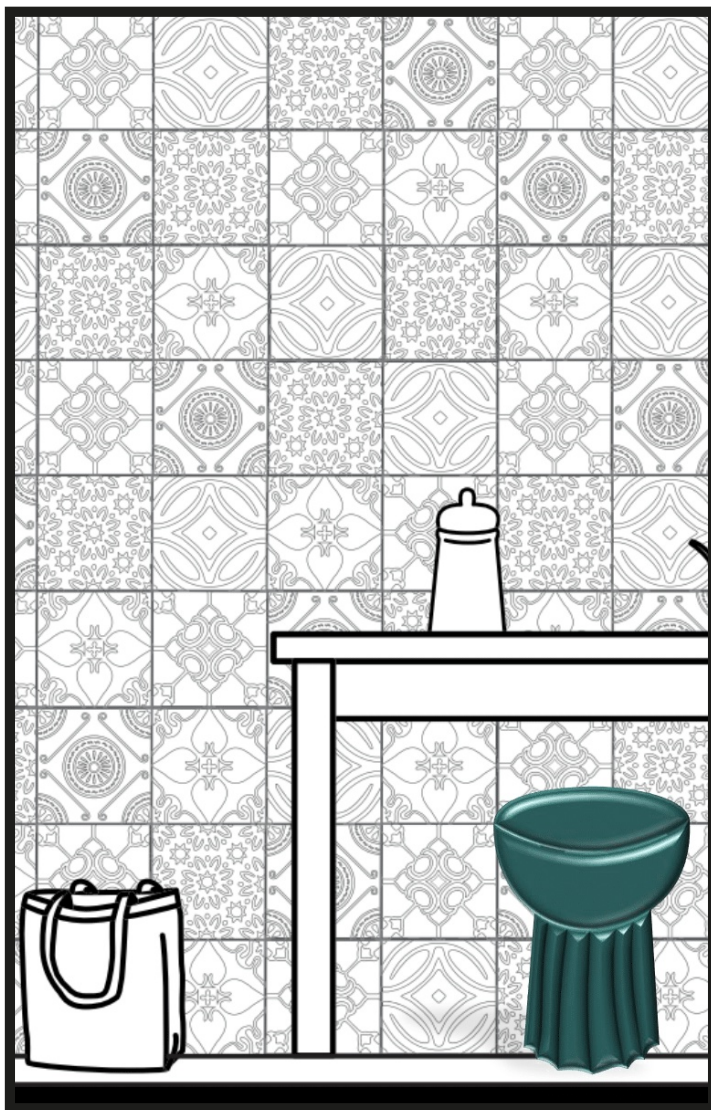

*Atelier*  
CERASARDA  

*Atelier*  
**CERASARDA**  

*Sapete cosa è questo?? È il marchio storico (1963) dell'oggettistica Atelier Cerasarda che viene impresso nella terra mentre si realizza*

A black and white photograph of a calligraphy workstation. In the foreground, three ceramic bowls are arranged, each containing a different shade of ink wash. Several brushes with dark handles and light-colored bristles are scattered across the bowls and the surface. In the background, there are more ceramic vessels, including a mug with a floral pattern and a plain white cup. The text '@ateliercerasarda' is overlaid in a cursive font with a thin underline.

@ateliercerasarda

Tavolino-Pouf 8

Tavolino-Pouf 2  
Tavolino-Pouf 4

Bottiglia 25  
Tavolino-Pouf 6

Bottiglia 14  
Tavolino-Pouf 8  
Porta profumo (11)

Tavolino-Pouf 5

Tavolino-Pouf 8  
Bottiglia 29  
Bottiglia 6  
Bottiglia 24