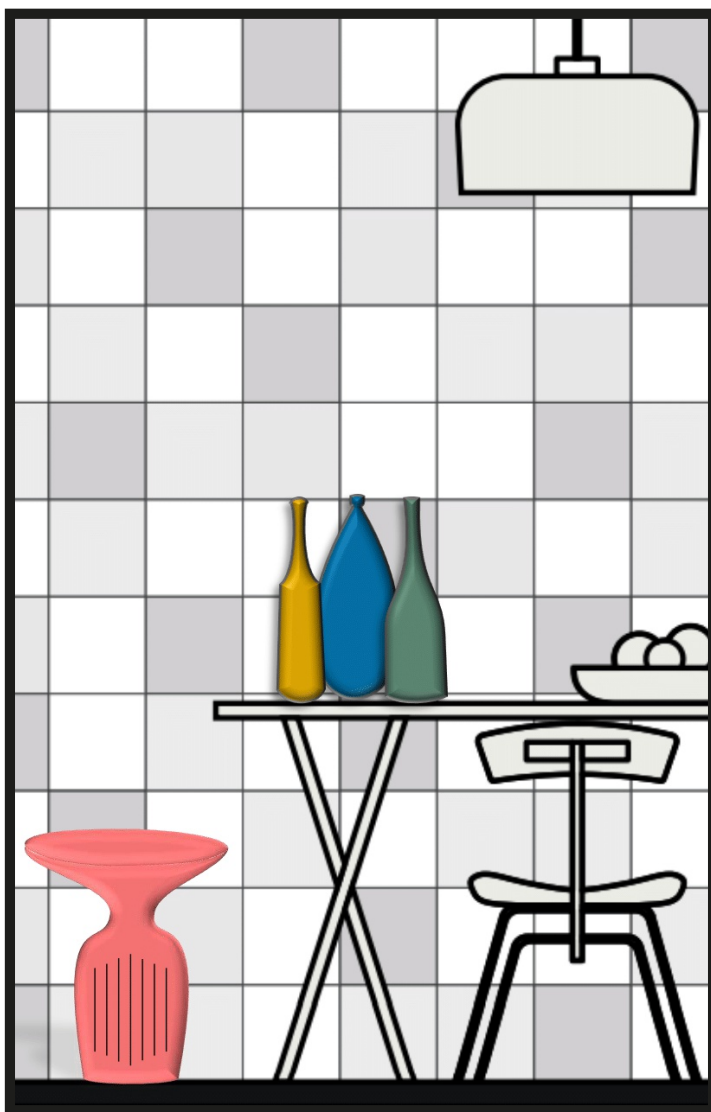

*Atelier*  
CERASARDA  

*Atelier*  
**CERASARDA**  

*Sapete cosa è questo?? È il marchio storico (1963) dell'oggettistica Atelier Cerasarda che viene impresso nella terra mentre si realizza*

A black and white photograph of a calligraphy workstation. In the foreground, three ceramic bowls are arranged, each containing a different shade of ink wash. Several brushes with dark handles and light-colored bristles are scattered across the bowls and the surface. In the background, there are more ceramic vessels, including a mug with a floral pattern and a plain white cup. The text '@ateliercerasarda' is overlaid in a cursive font with a thin underline.

@ateliercerasarda

Tavolino-Pouf 8

Tavolino-Pouf 2  
Tavolino-Pouf 4

Bottiglia 25  
Tavolino-Pouf 6

Bottiglia 14  
Tavolino-Pouf 8  
Porta profumo (11)

Tavolino-Pouf 5

Tavolino-Pouf 8  
Bottiglia 29  
Bottiglia 6  
Bottiglia 24

Tavolino-Pouf 3  
Bottiglia 20

Vaso VS9  
Bottiglia alta 1  
Bottiglia alta 2

Lampada Cactus  
Bottiglia alta 1

Bottiglia 3  
Bottiglia 2  
Porta profumo (9)

Bottiglia 14  
Bottiglia 9  
Tavolino-Pouf 3

Vaso V142C  
Vaso V142C