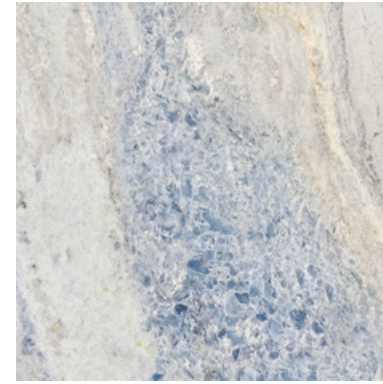

Calcite Azul 60x120 . 24"x48" lux-rett

GAMBLE

AMAZING GREEN

100x100 . 40"x40" lux-rett

IRISH GREEN

100x100 . 40"x40" lux-rett

✚ 8,5 mm - 5/16"
spessore
 thickness
 épaisseur
 stärke
 толщина

CALCITE AZUL