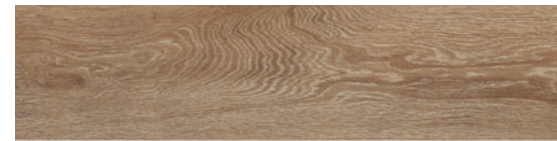

15x60 . 6"x24" rett

20x120 . 8"x48" rett

20x120 . 8"x48" **R11** rett

30x120 . 12"x48" rett

30x120 . 12"x48" **R11** rett 19 mm

ROVERE NATURALE

15x60 . 6"x24" rett

20x120 . 8"x48" rett