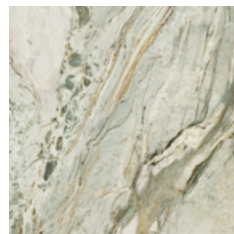

100x100 . 40"x40" lux-rett

BLUE SKY

100x100 . 40"x40" lux-rett

✚ 8,5 mm - 5/16"
spessore
 thickness
 épaisseur
 stärke
 толщина

60x120 . 24"x48" lux-rett

60x60 . 24"x24" lux-rett

60x120 . 24"x48" lux-rett

60x60 . 24"x24" lux-rett