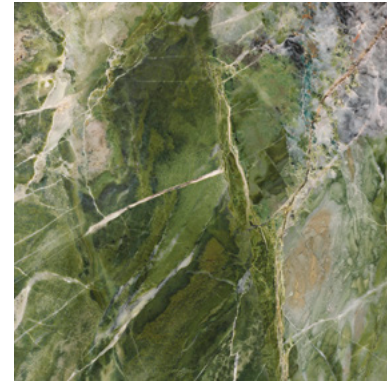

Calcite Azul 60x120 . 24"x48" lux-rett

GAMBLE

AMAZING GREEN

100x100 . 40"x40" lux-rett

IRISH GREEN

100x100 . 40"x40" lux-rett

✚ 8,5 mm - 5/16"
spessore
 thickness
 épaisseur
 stärke
 толщина

CALCITE AZUL