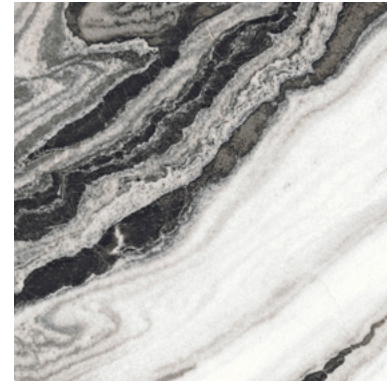

Triangoli mix comp. 8 pz
 50x50 . 20"x20" lux-rett
 (blu mix, verde mix)

✚ 8,5 mm - 5/16"
spessore
 thickness

GAMBLE

CALACATTA BORGHINI

100x100 . 40"x40" lux-rett

PANDA WHITE

100x100 . 40"x40" lux-rett

✚ 8,5 mm - 5/16"
spessore
 thickness
 épaisseur
 stärke
 толщина