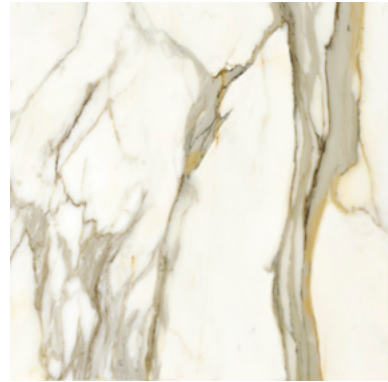

GAMBLE

CALACATTA BORGHINI

100x100 . 40"x40" lux-rett