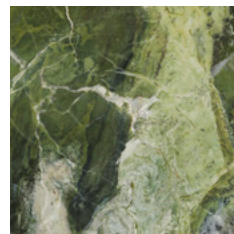

100x100 . 40"x40" lux-rett

BLUE SKY

100x100 . 40"x40" lux-rett

✚ 8,5 mm - 5/16"
spessore
 thickness
 épaisseur
 stärke
 толщина

60x120 . 24"x48" lux-rett

60x60 . 24"x24" lux-rett

60x120 . 24"x48" lux-rett

60x60 . 24"x24" lux-rett