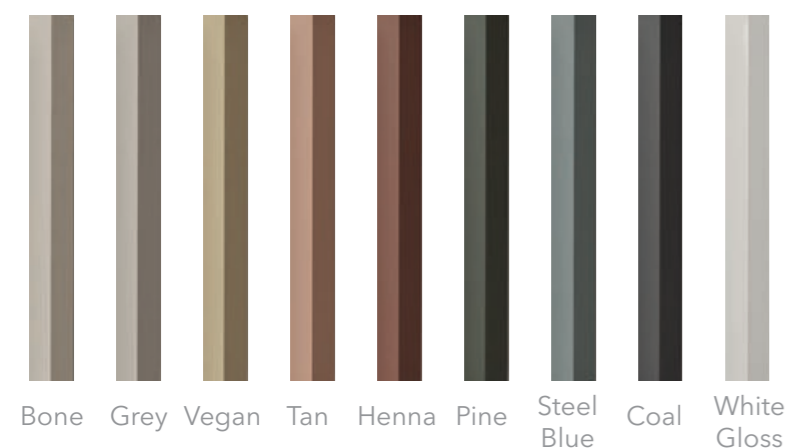

HILL 5X40 cm / 2"x16"