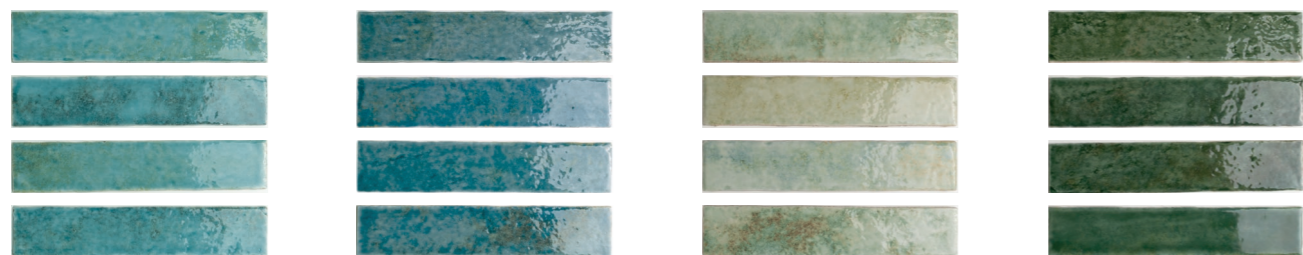

Prusian

Agave

Forest

Azur