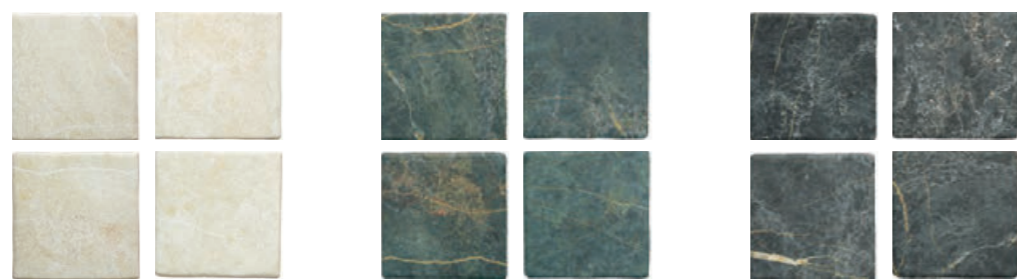

MARBLE 11X11 cm / 4.3"x4.3"

Sand

Green

Graphite

TROPIC 11X11 cm / 4.3"x4.3"