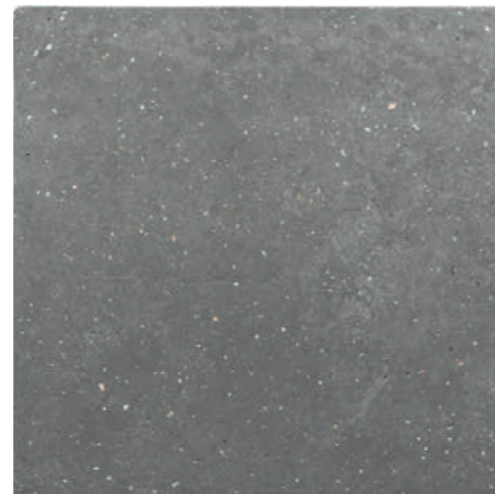

HALO

P V5 PEI 2-4 R10/ CLASS 2 DCOF >0,42

XXL 44X44 cm / 17.2"x17.2"

Night

M 11x22 cm / 4.3"x8.6"

S 11x11 cm / 4.3"x4.3"