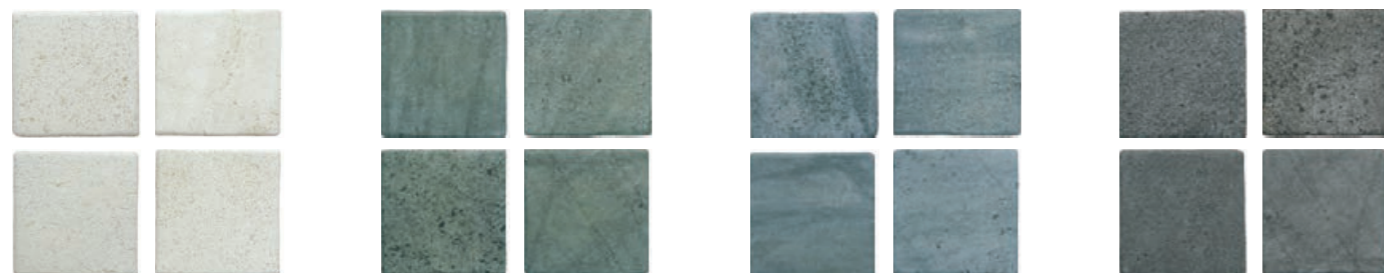

Med Celadon Green
Up Celadon Green

Low Nero & Up Nero ▶

POOLS BY WOW

COLLECTIONS
SUKABUMI
AQUA
MARBLE
TROPIC

POOLS BY WOW

P V5 PEI 3-4 R11/ CLASS 3 DCOF >0,42

SUKABUMI 11X11 cm / 4.3"x4.3"

White