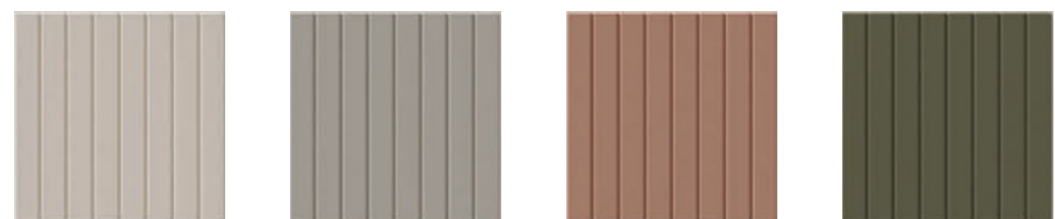

RASTER

P V2 PEI 2-4 R10 / CLASS 2 / DCOF >0,42

LINES S 15X15 cm / 6"x6"