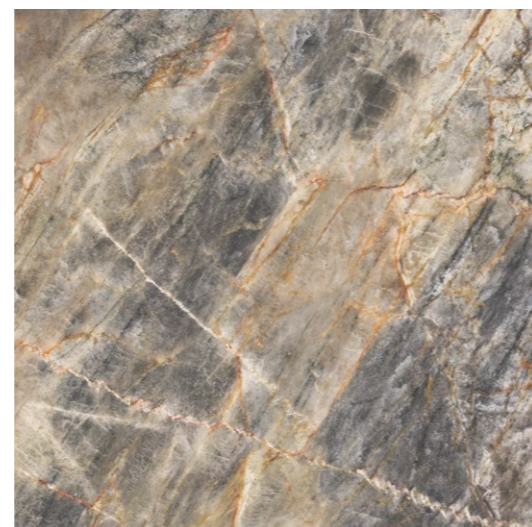

5903313335898 matt
5903313335713 polished

/Black

120 x 280

4 / 0,6