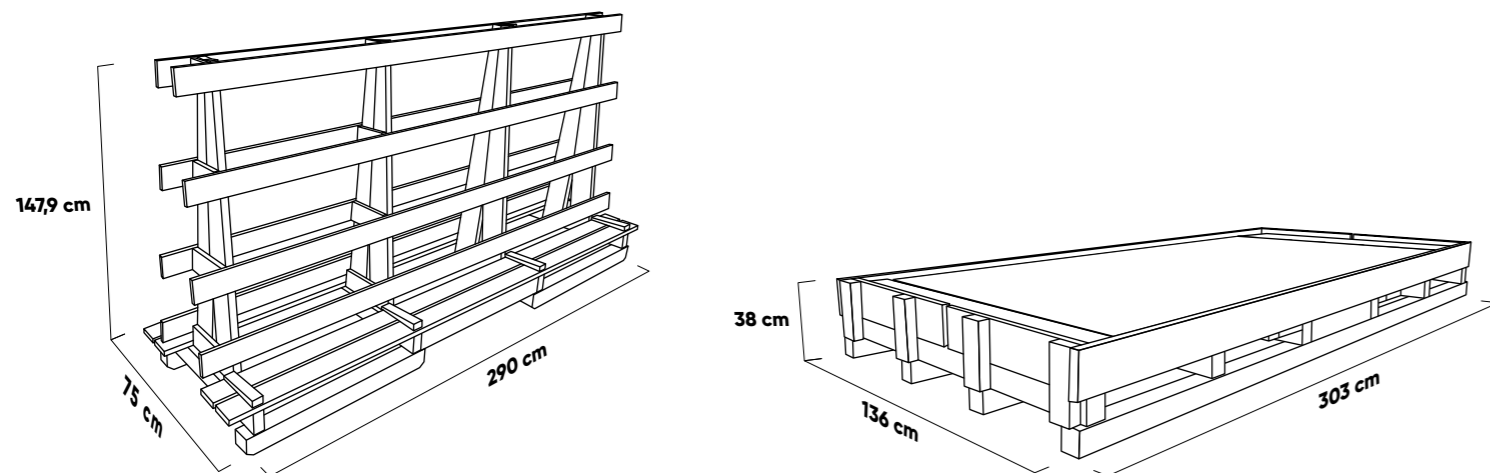

	Dimensions [cm]	Pieces on a pallet	m ² on a pallet	Pallet weight [kg]	Pallet dimensions [mm]	Frost resistance
A-FRAME	119,7x279,7x0,6	38	127,3	1980	2900x1479x750	✓
PALLET		25	83,75	1340	3030x1360x380	