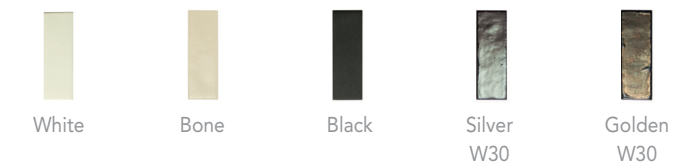

LONDON CALLING

Inspiration pag. 38/95

LC 3,7x11,6cm / 1.4"x4.5"

White

Bone

Black

Silver W30

Golden W30

LC Bars 11,6x11,6cm / 4.5"x4.5"

* The finishing of each piece is unique, you will never find two equal. / Cada pieza es única, nunca encontrarás dos iguales.
** 10 different patterns randomly mixed within the box / 10 diseños diferentes encajados aleatoriamente.

* Except Silver & Gold/ Excepto Silver y Golden.